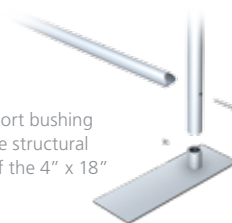

CUSTOM SIZES & MODELS AVAILABLE.