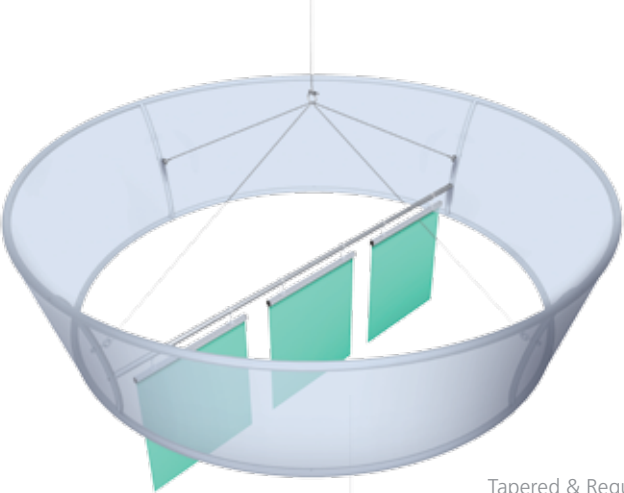

Tapered & Regular Halos