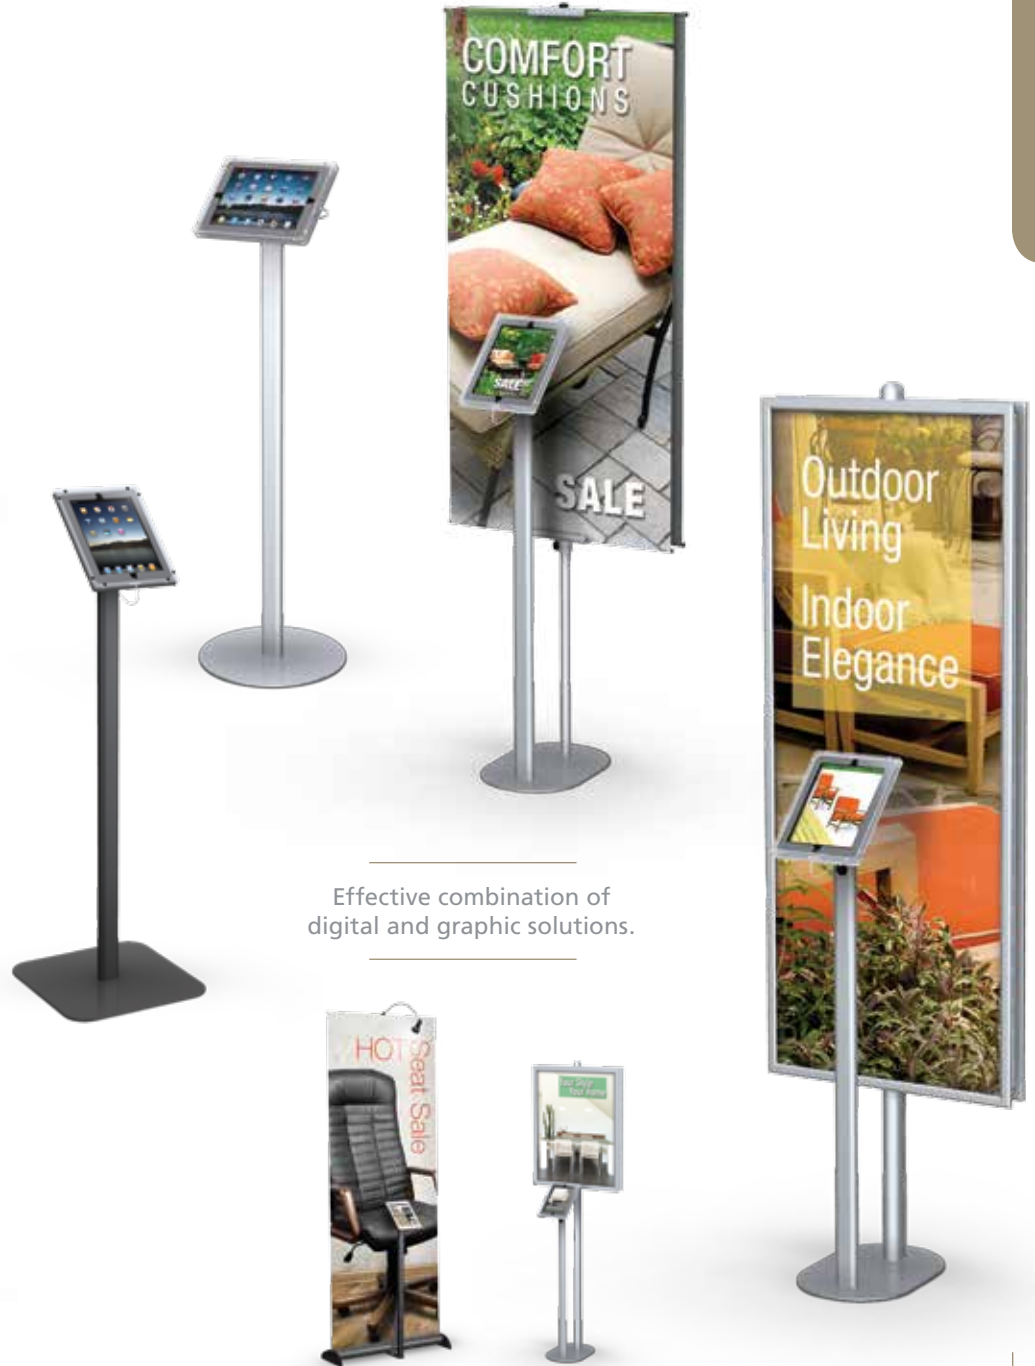

Tablet Displays™

Effective combination of digital and graphic solutions.