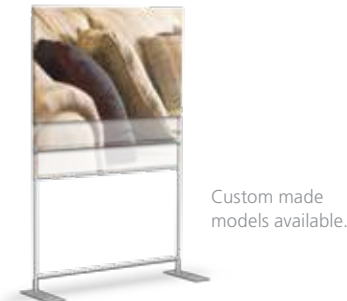

Classic Graphic Headboards

- Designed for pillowcase graphics
- 1" diameter aluminum alloy
- Satin anodized finish
- Ships cost efficiently-small carton
- Assembles easily in 5 minutes
- Height of all units 60"

Model	Width
HB39LS	39" Twin
HB54LS	54" Full
HB60LS	60" Queen
HB72LS	72" California King
HB76LS	76" King