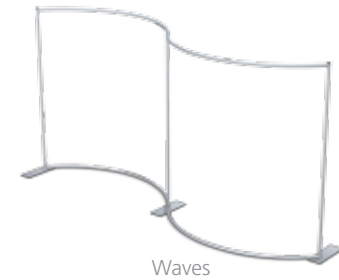

# Classic Graphic Headboards

Pillowcase mounted graphics are beautiful and cost effective.

Fabric graphics can be coordinated with mattress and bedding designs.

Our specialty: Fabrication of custom aluminum frames.

## Classic Graphic Headboards

- Designed for pillowcase graphics
- 1" diameter aluminum alloy
- Satin anodized finish
- Ships cost efficiently-small carton
- Assembles easily in 5 minutes
- Height of all units 60"