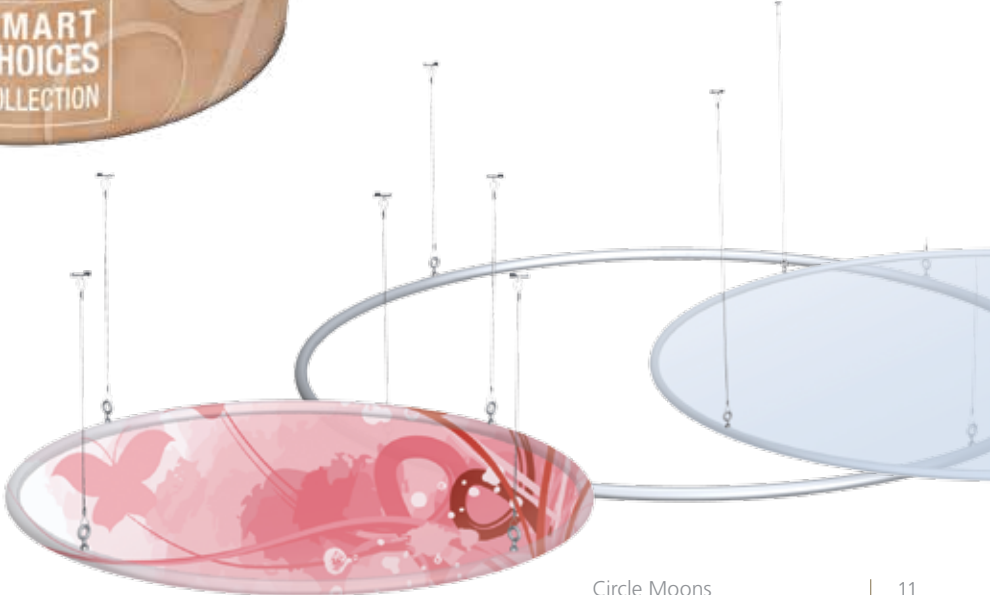

# Hanging Graphic Solutions

Horizon Pillowcase

SnapGraphic with & without cases

Tapered & Regular Halos

Perflex Aluminum Sky Frames

Circle Moons

---

**A**n extraordinary reputation for quality, value and reliability. We source the finest quality components, and because we manufacture in the U.S., our supply chain is shorter, “greener,” and we can offer customizable solutions.

---

THE **DISPLAY FOLIO**<sup>®</sup>