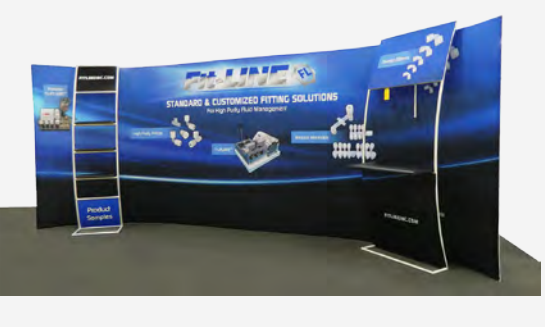

10' x 20' INLINE

R-FMLT-WH20-01