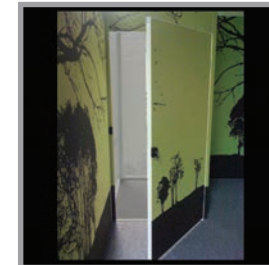

How does it work?

- Simple extrusion system with one major modification - An innovative channeled cap that allows the SEG graphic to wrap around the corner.
- SEG Fabric graphics
- Wrapping full structure rather than just "picture frame"
- Easy graphic set-up
- Intuitive and easy

Accessories?

- Shelving
- Literature holder
- Panel clamp
- Door
- Lighting
- Monitor mounts
- Stabilizing feet
- Bases
- Adjuster feet
- Shipping crates

“Panoramic™ takes full advantage of SEG graphics”