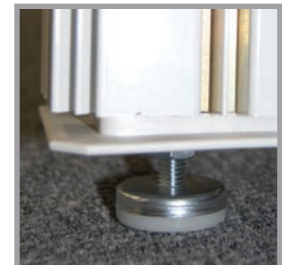

Accessories?

- Shelving
- Literature holder
- Panel clamp
- Door
- Lighting
- Monitor mounts
- Stabilizing feet
- Bases
- Adjuster feet
- Shipping crates