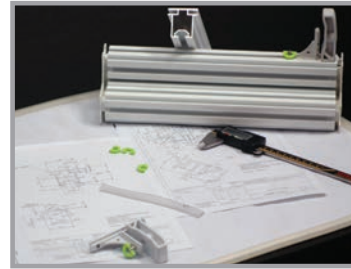

panoramic™
full visual system

panoramic™
full visual system

www.panoramicsystem.com

Know the difference!

panoramic™
full visual system

the other guys

What is it? What does it do?

- Next generation SEG system
- Design/Environment Friendly Extrusion System
- Full fabric wrap extrusion
- Message over metal

How does it work?

- Simple extrusion system with one major modification - An innovative channeled cap that allows the SEG graphic to wrap around the corner.
- SEG Fabric graphics
- Wrapping full structure rather than just "picture frame"
- Easy graphic set-up
- Intuitive and easy

- Few types of extrusion allow for unlimited options
- No nuts and bolts means less missing pieces

What can it be used for?

- Trade Shows
- Creating spaces
- Retail
- Your imagination makes the possibilities endless

A sleek & durable exhibit

Panoramic is a modular exhibit system that virtually disappears behind beautiful fabric graphics which fully cover its structure