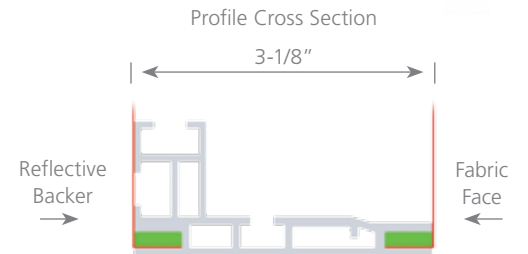

SEG/LED Slim Profile Light Boxes

WALL MOUNT • HANGING

- 3-1/8" deep, SEG channel on front for graphic and on back for reflective backer.
- Finish - Satin silver aluminum anodized (standard).
- Lights - Each light strip has 4-9 LEDs, with wide beam angles, for light efficiency and low heat. By default, lights are on both largest sides (4 sides lit is available upon request).
  - Lighting color temperature is 6500°K.
- Power cord - Single power cord directly from the lightbox.
- Unit is UL Certified with individually numbered stickers on each segment.
  - Customization - Custom requests encouraged.

Model	Graphic Size	Model	Graphic Size
XSL34	36" x 48"	XSL58	60" x 96"
XSL46	48" x 72"	XSL69	72" x 108"
XSL48	48" x 96"	XSL810	96" x 120"