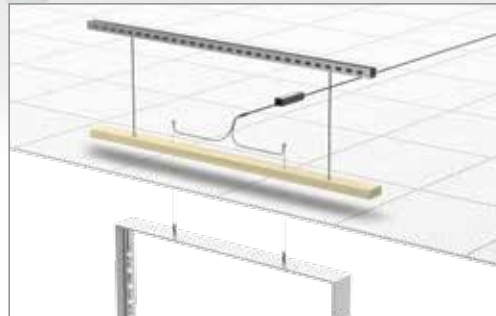

Model	Graphic Size
XSD34	36" x 48"
XSD46	48" x 72"
XSD48	48" x 96"

Model	Graphic Size
XSD58	60" x 96"
XSD69	72" x 108"
XSD810	96" x 120"

Ceiling Mount*

-CP	Ceiling Vertical
-CL	Ceiling Horizontal

*Does not affect price

Floor Mount*

-FPMB	Floor Vertical, Marquis Base
-FLMB	Floor Horizontal, Marquis Base

*Does not affect price

Profile Cross Section

Corner Bracket

Ceiling Mount

Rectangular Base

Marquis Base

Optional Megabase

LightWire™ SEG Electrified Cable Hangers

LightWire™ SEG Electrified Hanging Cables

- No Visible Power Cord
- Super "Clean" Installation
- Compatible with Charisma SEG, Single, Double & Slim
- Secure Suspension
- Custom Sizes & Finishes
- UL Certified Low Voltage System
- Transformer is Mounted in the Ceiling