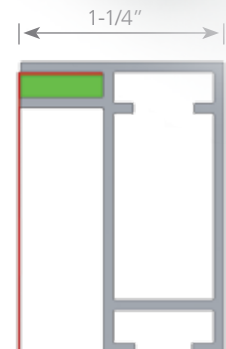

Location

-WM	Wall Mount
-CP	Ceiling Vertical
-CL	Ceiling Horizontal

Floor Mount, with Marquis Bases

-FP	Floor Vertical, Portrait
-FL	Floor Horizontal, Landscape

CUSTOM SIZES AND FINISHES AVAILABLE

Standard Wall Mount Brackets Provided

XSDCB Sold Individually Reduce frame distortion caused by tight graphics

Ceiling Mount Eye-hooks Available

Spanner Support Bars

XSB2	24"
XSB3	36"
XSB4	48"
XSB5	60"
XSB6	72"
XSB8	96"
XSB10	120"

Spanner Support Bars

Spans greater than 48" require Spanner Support Bars, unless wall mounted. Quick connect hardware included.

Mini SEG

WALL MOUNT

The "Almost Invisible" SEG Frame

Slim Profile SEG Frames for Wall Mounting

- Smaller frame sizes for greater range of applications
 - Graphic changes are fast and easy
 - Frameless graphics with no visible sew lines
 - Wall hangers provided
 - Super sharp price points
- Fabric graphics provide luxurious look and feel
 - Handsome Satin silver finish

Model	Graphic Size
XMIN4	14" x 22"
XMIN5	18" x 24"
XMIN6	22" x 28"
XMIN7	24" x 36"
XMIN8	30" x 40"
XMIN9	36" x 48"

EXTREMELY ECONOMICAL
SEG SOLUTION

Easy Assembly

Wall Mounts Included

Double Sided SEG

HANGING • FREE-STANDING