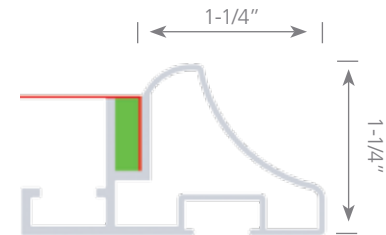

Picture Frame SEG

HIGH END STYLING
WITH SEG FUNCTIONALITY

WALL MOUNT

- Traditional style frames available in Satin Silver, Matte Black or Custom Colors
  - Graphic changes are fast and easy
- Frameless graphics with no visible sew lines
  - Wall mounts vertically or horizontally, hangers provided
  - Beautiful mitered corners
- Fabric graphics provide luxurious look and feel
  - Great for hotel, restaurant or office use

Model	Graphic Size	Model	Graphic Size
XSP4	14" x 22"	XSP7	24" x 36"
XSP5	18" x 24"	XSP8	30" x 40"
XSP6	22" x 28"	XSP9	36" x 48"

Wall Mount

CUSTOM SIZES, BRACKETS AND FINISHES ARE AVAILABLE