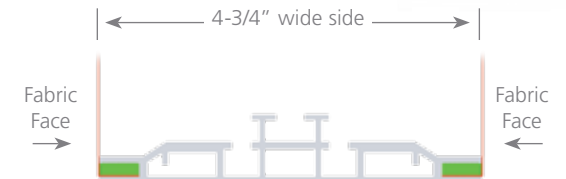

Model	Graphic Size
XSD34	36" x 48"
XSD46	48" x 72"
XSD48	48" x 96"

Model	Graphic Size
XSD58	60" x 96"
XSD69	72" x 108"
XSD810	96" x 120"

Ceiling Mount*

-CP	Ceiling Vertical
-CL	Ceiling Horizontal

*Does not affect price

Floor Mount*

-FPMB	Floor Vertical, Marquis Base
-FLMB	Floor Horizontal, Marquis Base

*Does not affect price

Profile Cross Section

Corner Bracket

Ceiling Mount

Rectangular Base

Marquis Base