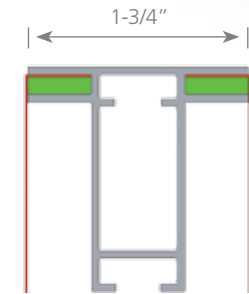

Model	Graphic Size
XMIN4	14" x 22"
XMIN5	18" x 24"
XMIN6	22" x 28"
XMIN7	24" x 36"
XMIN8	30" x 40"
XMIN9	36" x 48"

EXTREMELY ECONOMICAL
SEG SOLUTION

Easy Assembly

Wall Mounts Included

Double Sided SEG

HANGING • FREE-STANDING

Specify Model, Location

Model	Graphic Size	Model	Graphic Size
XSM35B	36" x 60"	XSM68B	72" x 96"
XSM36B	36" x 72"	XSM610B	72" x 120"
XSM45B	48" x 60"	XSM88B	96" x 96"
XSM46B	48" x 72"	XSM810B	96" x 120"
XSM48B	48" x 96"	XSM1010B	120" x 120"

Location

Ceiling

-CP	Ceiling Vertical
-CL	Ceiling Horizontal

*Does not affect price

Floor Mount with Marquis Bases

-FP	Floor Vertical, Portrait
-FL	Floor Horizontal, Landscape

*Does not affect price

CUSTOM SIZES AND FINISHES AVAILABLE