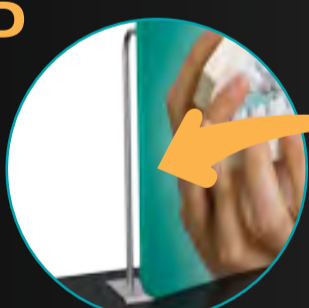

NEW & IMPROVED FORMULATE® ESSENTIAL HORIZONTAL CURVE BACKWALLS

FMLT-ESS-HTT-02

FMLT-ESS-H10-02

Introducing a new version of the Formulate® Essential Horizontal Curve tabletop, 8' and 10' backwalls. These units feature specially curved economy aluminum tube frames that create a standalone display with no feet required for stability.

HORIZONTAL CURVE TABLETOP NEW CURVED SHAPE - NO FEET!

FMLT-ESS-HTT-02

TOP VIEW

**DISCONTINUED
STYLE
WITH FEET**

HORIZONTAL CURVE 8' BACKWALL NEW CURVED SHAPE - NO FEET!

FMLT-ESS-H08-02

TOP VIEW

**DISCONTINUED
STYLE
WITH FEET**