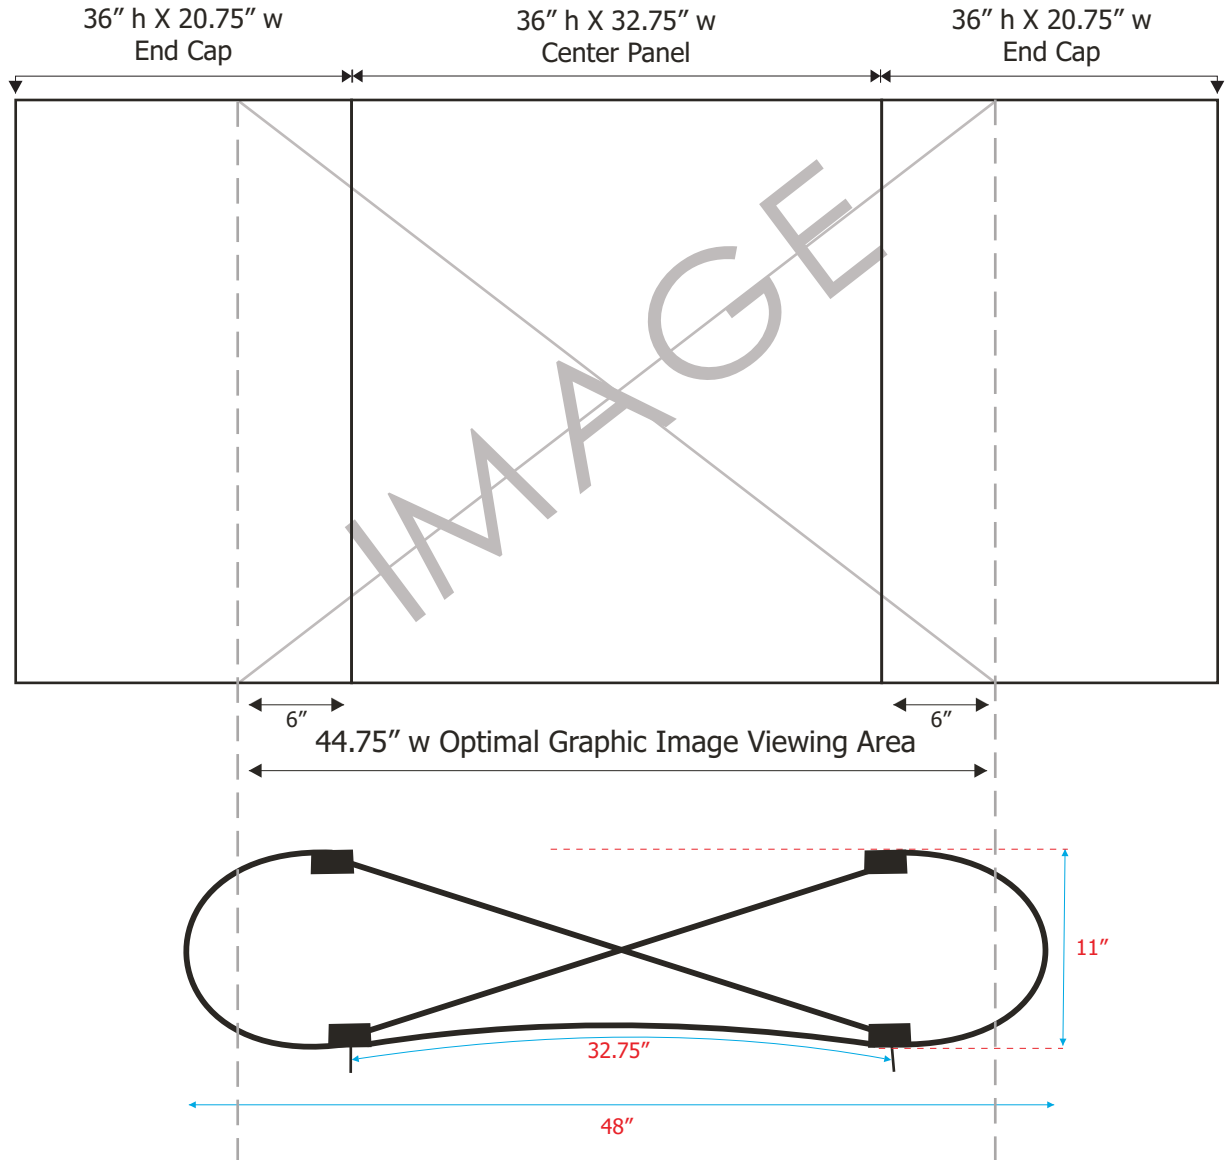

Model #POP4 - 1Up Mini Curved Table Top Display Dimensions

Affordable Exhibit Displays, Inc. 800-723-2050 Fax 207-783-9685 sales@affordabledisplays.com

All Graphic Panels file set up size: 36" high x 74.25" wide

NOTES:

- * Graphics must be setup within these dimensions for optimal viewing.
- * For full graphic panels: Do not send individual panel images; we will tile the image ourselves.
- * Please keep in mind this display has seams; if you do not want an image or text to cross over a seam do not design it that way. We suggest you nudge text over to avoid seams if possible.
- * Questions concerning setup can be directed to our Graphic Dept @ 800-723-2050. Please call before submitting graphics to make sure your graphics are setup correctly.

Please Note:

If artwork is not setup at the correct size and DPI, there will be additional charges to correct artwork.