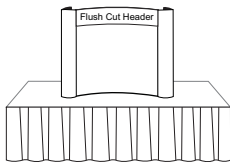

$448. #POP4-F

$538. #POP4-FL w/ (1) light

Above packages includes Ship/Carry Case & 8" x 32.75" Printed Flush Cut Header