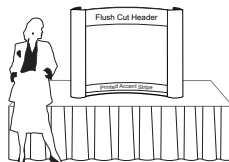

$477. #POP4-FA

$568. #POP4-FAL w/ (1) light

Above packages includes Ship/Carry Case, 8" x 32.75" Printed Flush Cut Header & 3" x 32.75" Printed Accent Stripe