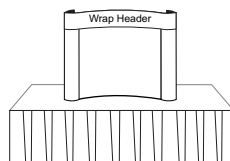

Included Case: 4' 1UP Table Top Pop-Up displays include Shipping/Carry Case. Also included is your choice of up to (2) Standard Premier® Fabric Colors.

Standard Fabric Colors include the following: Lava Black, Steel Light Gray, Charcoal Dark Gray, Kelley Green, Electric Red, Monarch Dark Blue, Indigo Med. Blue & Merlot Burgundy.

Warranty: Lifetime on all Frame Components

\$448. #POP4-F

\$538. #POP4-FL w/ (1) light

Above packages includes Ship/Carry Case & 8" x 32.75" Printed Flush Cut Header

\$477. #POP4-FA

\$568. #POP4-FAL w/ (1) light

Above packages includes Ship/Carry Case, 8" x 32.75" Printed Flush Cut Header & 3" x 32.75" Printed Accent Stripe

\$530. #POP4-GA

\$650. #POP4-GB w/ (1) light

Above packages includes Ship/Carry Case, (1) Printed Center Graphic Panel, (2) Fabric End Caps