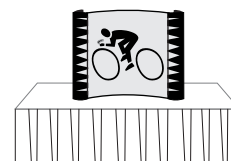

Above packages includes Ship/Carry Case, 8" x 32.75" Printed Flush Cut Header & 3" x 32.75" Printed Accent Stripe

\$530. #POP4-GA

\$650. #POP4-GB w/ (1) light

Above packages includes Ship/Carry Case, (1) Printed Center Graphic Panel, (2) Fabric End Caps

\$480. #POP4-W

\$570. #POP4-WL w/ (1) Light

Above packages includes Ship/Carry Case, 8" x 74" Printed Wrap Header

\$545. #POP4-WA

\$635. #POP4-WAL w/ (1) Light

Above packages includes Ship/Carry Case, 8" x 74" Printed Wrap Header & 3" x 74" Printed Accent Stripe

\$770. #POP4-GC

\$860. #POP4-GD w/ (1) Light

Above packages includes Ship/Carry Case, (1) Printed Center Graphic Panel, (2) Printed End Caps