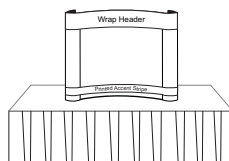

Above packages includes Ship/Carry Case, 8" x 32.75" Printed Flush Cut Header & 3" x 32.75" Printed Accent Stripe

\$530. #POP4-GA

\$650. #POP4-GB w/ (1) light

Above packages includes Ship/Carry Case, (1) Printed Center Graphic Panel, (2) Fabric End Caps

\$480. #POP4-W

\$570. #POP4-WL w/ (1) Light

Above packages includes Ship/Carry Case, 8" x 74" Printed Wrap Header

\$545. #POP4-WA

\$635. #POP4-WAL w/ (1) Light

Above packages includes Ship/Carry Case, 8" x 74" Printed Wrap Header & 3" x 74" Printed Accent Stripe