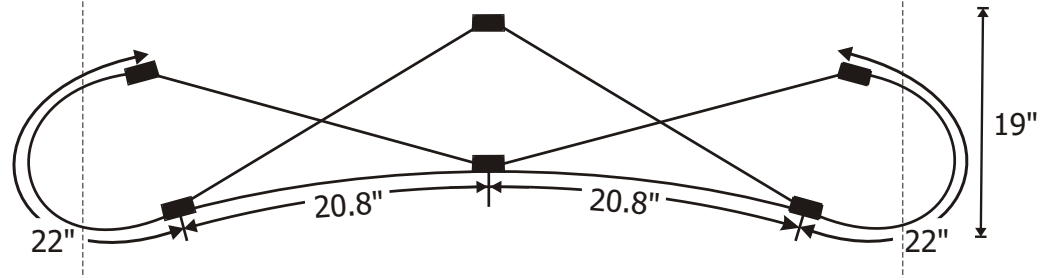

# 5' wide 1UP Table Top Pop Up Display Dimensions

Affordable Exhibit Displays, Inc. 1967 Lisbon Road, Lewiston, ME 800-723-2050 Fax 207-783-9685 sales@affordabledisplays.com

Always set Guide Lines in your design program at all panel joints. It's a good idea to move text or pictures over slightly to avoid panel joints wherever possible.

Total Graphic Panel Size (with End Caps Printed) 47.5" High x 85.6"