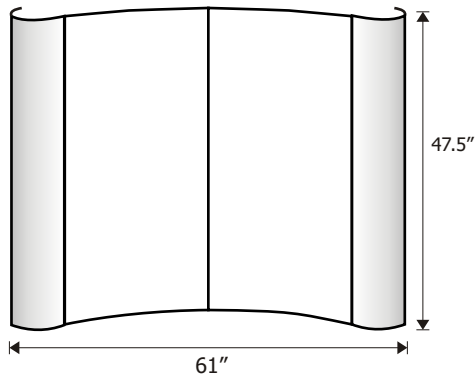

# 5' wide 1UP Table Top Pop Up Display Dimensions

Affordable Exhibit Displays, Inc. 1967 Lisbon Road, Lewiston, ME 800-723-2050 Fax 207-783-9685 sales@affordabledisplays.com

Always set Guide Lines in your design program at all panel joints. It's a good idea to move text or pictures over slightly to avoid panel joints wherever possible.

Total Graphic Panel Size (with End Caps Printed) 47.5" High x 85.6"