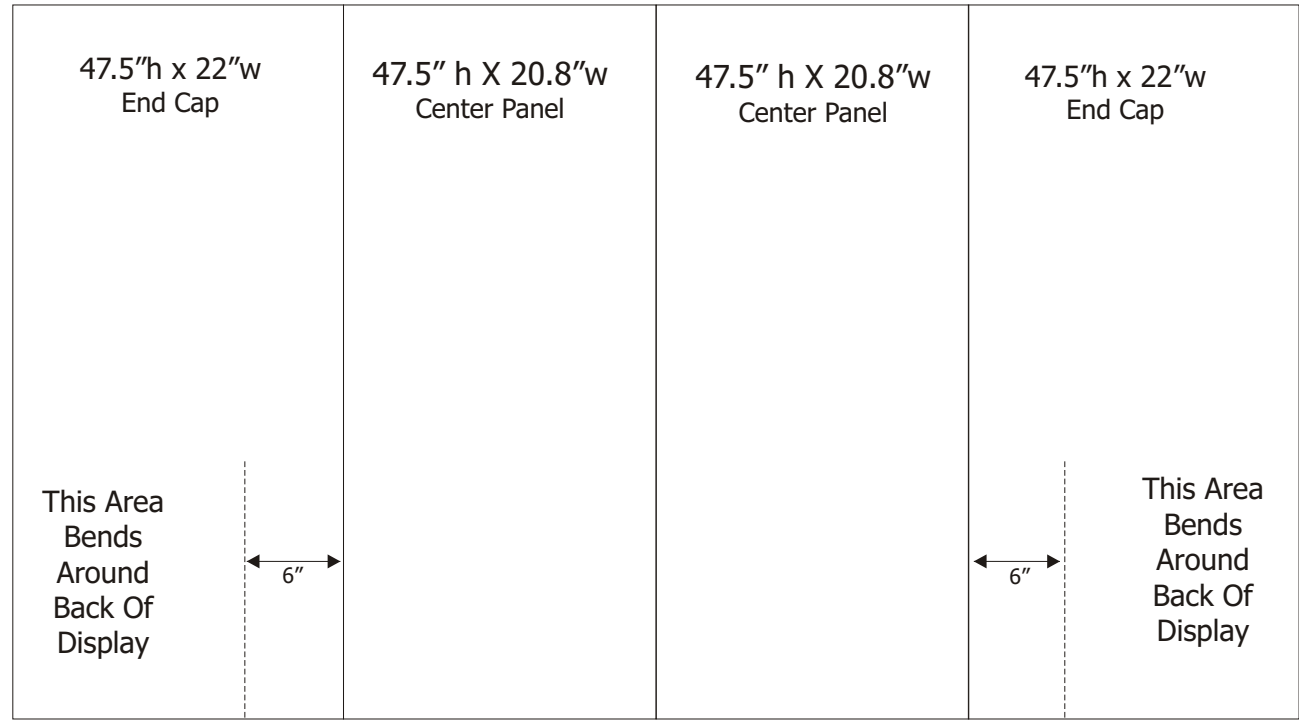

# 5' wide 1UP Table Top Pop Up Display Dimensions

Affordable Exhibit Displays, Inc. 1967 Lisbon Road, Lewiston, ME 800-723-2050 Fax 207-783-9685 sales@affordabledisplays.com

Always set Guide Lines in your design program at all panel joints. It's a good idea to move text or pictures over slightly to avoid panel joints wherever possible.

Total Graphic Panel Size (with End Caps Printed) 47.5" High x 85.6"