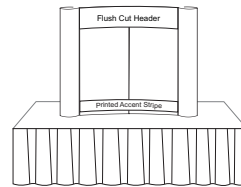

\$575 #POP4-GA
\$600. #POP4-GB w/ (1) light
Above packages includes
Ship/Carry Case, (1) Printed Center
Graphic Panel, (2) Fabric End Caps

3' HIGH

\$395. Pkg #POP4
Includes Ship/Carry Case

\$484. Pkg #POP4-L
Includes Ship/Carry Case & (1) Stem Light

**Upgrade to Roto-Molded Shipping case with wheels for \$60.00

\$511. #POP4-W
\$617. #POP4-WL w/ (1) Light
Above packages includes
Ship/Carry Case,
8" x 74" Printed Wrap Header

\$568. #POP4-WA
\$671. #POP4-WAL w/ (1) Light
Above packages includes
Ship/Carry Case,
8" x 74" Printed Wrap Header &
3" x 74" Printed Accent Stripe

\$755. #POP4-GC
\$830. #POP4-GD w/ (1) Light
Above packages includes
Ship/Carry Case, (1) Printed Center
Graphic Panel, (2) Printed End Caps

5' WIDE

5' wide x 4' high
Weight in case: 39 lbs.

\$706. #POP5-F
\$812. #POP5-FL w/ (1) Light
Above packages includes
Ship/Carry Case,
11" x 41" Printed Flush Cut Header