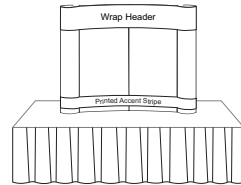

\$755. #POP4-GC
\$830. #POP4-GD w/ (1) Light
Above packages includes
Ship/Carry Case, (1) Printed Center
Graphic Panel, (2) Printed End Caps

5' WIDE

5' wide x 4' high
Weight in case: 39 lbs.

\$706. #POP5-F
\$812. #POP5-FL w/ (1) Light
Above packages includes
Ship/Carry Case,
11" x 41" Printed Flush Cut Header

\$773. #POP5-FA
\$879. #POP5-FAL w/ (1) Light
Above packages include Ship/Carry Case,
11" x 41" Printed Flush Cut Header
5" x 41" Printed Accent Stripe

\$835. #POP5-GE
\$907. #POP5-GF w/ (1) Light
Above packages includes
Ship/Carry Case, (2) Printed Center
Graphic Panels, (2) Fabric End Caps

4' HIGH

\$595 Pkg #POP5
Includes Ship/Carry Case

\$676 Pkg #POP5-L
Includes Ship/Carry Case & (1) Stem Light

\$760. #POP5-W
\$865. #POP5-WL w/ (1) Light
Above packages includes
Ship/Carry Case,
11" x 86" Printed Wrap Header