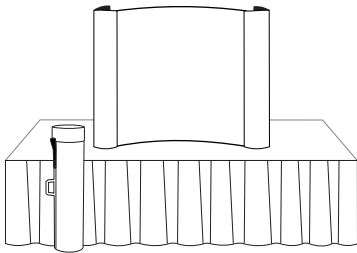

TABLE TOP POP-UP DISPLAY

Set up is easy.... the aluminum frame expands without tools locking into place with our Magnetic Locking Bars creating the base to attach the self aligning magnetic panels to. Choose from either Velcro receptive fabric or Custom graphic panel packages.

Included Case: All 1UP Table Top Pop-Up displays include Shipping/Carry Case. Also included is your choice of up to (2) Standard Premier® Fabric Colors.

Standard Fabric Colors include the following: Lava Black, Steel Light Gray, Charcoal Dark Gray, Kelley Green, Electric Red, Monarch Dark Blue, Indigo Med. Blue & Merlot Burgundy.

Warranty: Lifetime on all Frame Components

FEATURES:

- ▶ Square Aluminum Frame Tubing
- ▶ Lifetime Warranty on Frame
- ▶ Quick Set-up - 15 mins or less
- ▶ Velcro Receptive Fabric Panels
- ▶ Custom Graphic Panel Option
- ▶ GE Polycarbonate Backed Panels
- ▶ Magnetic Mount Panels
- ▶ Fire Rated Materials

4' WIDE

4' wide x 3' high
Weight in case: 18 lbs.

\$490 #POP4-F
\$596 #POP4-FL w/ (1) light
Above packages includes
Ship/Carry Case &
8" x 32.75" Printed Flush Cut Header

\$536. #POP4-FA
\$642. #POP4-FAL w/ (1) light
Above packages includes
Ship/Carry Case,
8" x 32.75" Printed Flush Cut Header &
3" x 32.75" Printed Accent Stripe