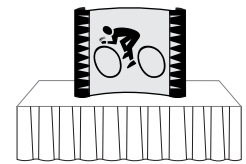

4' WIDE

4' wide x 3' high
Weight in case: 18 lbs.

\$490 #POP4-F
\$596 #POP4-FL w/ (1) light
Above packages includes
Ship/Carry Case &
8" x 32.75" Printed Flush Cut Header

\$536. #POP4-FA
\$642. #POP4-FAL w/ (1) light
Above packages includes
Ship/Carry Case,
8" x 32.75" Printed Flush Cut Header &
3" x 32.75" Printed Accent Stripe

\$575 #POP4-GA
\$600. #POP4-GB w/ (1) light
Above packages includes
Ship/Carry Case, (1) Printed Center
Graphic Panel, (2) Fabric End Caps

3' HIGH

\$395. Pkg #POP4
Includes Ship/Carry Case

\$484. Pkg #POP4-L
Includes Ship/Carry Case & (1) Stem Light

**Upgrade to Roto-Molded Shipping case with wheels for \$60.00

\$511. #POP4-W
\$617. #POP4-WL w/ (1) Light
Above packages includes
Ship/Carry Case,
8" x 74" Printed Wrap Header

\$568. #POP4-WA
\$671. #POP4-WAL w/ (1) Light
Above packages includes
Ship/Carry Case,
8" x 74" Printed Wrap Header &
3" x 74" Printed Accent Stripe