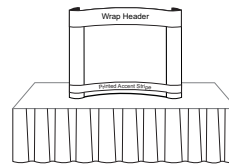

4' WIDE

4' wide x 3' high
Weight in case: 18 lbs.

\$490 #POP4-F
\$596 #POP4-FL w/ (1) light
Above packages includes
Ship/Carry Case &
8" x 32.75" Printed Flush Cut Header

\$536. #POP4-FA
\$642. #POP4-FAL w/ (1) light
Above packages includes
Ship/Carry Case,
8" x 32.75" Printed Flush Cut Header &
3" x 32.75" Printed Accent Stripe

\$575 #POP4-GA
\$600. #POP4-GB w/ (1) light
Above packages includes
Ship/Carry Case, (1) Printed Center
Graphic Panel, (2) Fabric End Caps

3' HIGH

\$395. Pkg #POP4
Includes Ship/Carry Case

\$484. Pkg #POP4-L
Includes Ship/Carry Case & (1) Stem Light

**Upgrade to Roto-Molded Shipping case with wheels for \$60.00

\$511. #POP4-W
\$617. #POP4-WL w/ (1) Light
Above packages includes
Ship/Carry Case,
8" x 74" Printed Wrap Header

\$568. #POP4-WA
\$671. #POP4-WAL w/ (1) Light
Above packages includes
Ship/Carry Case,
8" x 74" Printed Wrap Header &
3" x 74" Printed Accent Stripe