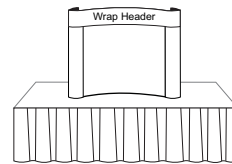

$511. #POP4-W
$617. #POP4-WL w/ (1) Light
Above packages includes
Ship/Carry Case,
8" x 74" Printed Wrap Header