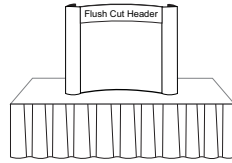

$490 #POP4-F
$596 #POP4-FL w/ (1) light
Above packages includes
Ship/Carry Case &
8" x 32.75" Printed Flush Cut Header