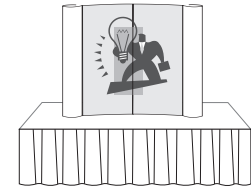

\$755. #POP4-GC
\$830. #POP4-GD w/ (1) Light
Above packages includes
Ship/Carry Case, (1) Printed Center
Graphic Panel, (2) Printed End Caps

5' WIDE

5' wide x 4' high
Weight in case: 39 lbs.

\$706. #POP5-F
\$812. #POP5-FL w/ (1) Light
Above packages includes
Ship/Carry Case,
11" x 41" Printed Flush Cut Header

\$773. #POP5-FA
\$879. #POP5-FAL w/ (1) Light
Above packages include Ship/Carry Case,
11" x 41" Printed Flush Cut Header
5" x 41" Printed Accent Stripe

\$835. #POP5-GE
\$907. #POP5-GF w/ (1) Light
Above packages includes
Ship/Carry Case, (2) Printed Center
Graphic Panels, (2) Fabric End Caps