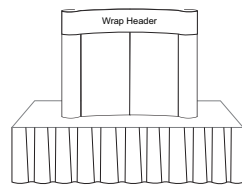

\$755. #POP4-GC
\$830. #POP4-GD w/ (1) Light
Above packages includes
Ship/Carry Case, (1) Printed Center
Graphic Panel, (2) Printed End Caps

5' WIDE

5' wide x 4' high
Weight in case: 39 lbs.

\$706. #POP5-F
\$812. #POP5-FL w/ (1) Light
Above packages includes
Ship/Carry Case,
11" x 41" Printed Flush Cut Header

\$773. #POP5-FA
\$879. #POP5-FAL w/ (1) Light
Above packages include Ship/Carry Case,
11" x 41" Printed Flush Cut Header
5" x 41" Printed Accent Stripe

\$835. #POP5-GE
\$907. #POP5-GF w/ (1) Light
Above packages includes
Ship/Carry Case, (2) Printed Center
Graphic Panels, (2) Fabric End Caps

4' HIGH

\$595 Pkg #POP5
Includes Ship/Carry Case

\$676 Pkg #POP5-L
Includes Ship/Carry Case & (1) Stem Light

\$760. #POP5-W
\$865. #POP5-WL w/ (1) Light
Above packages includes
Ship/Carry Case,
11" x 86" Printed Wrap Header