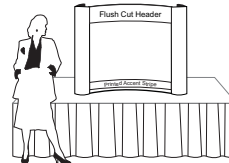

$536. #POP4-FA
$642. #POP4-FAL w/ (1) light
Above packages includes
Ship/Carry Case,
8" x 32.75" Printed Flush Cut Header &
3" x 32.75" Printed Accent Stripe