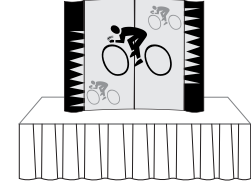

\$773. #POP5-FA
\$879. #POP5-FAL w/ (1) Light
Above packages include Ship/Carry Case,
11" x 41" Printed Flush Cut Header
5" x 41" Printed Accent Stripe

\$835. #POP5-GE
\$907. #POP5-GF w/ (1) Light
Above packages includes
Ship/Carry Case, (2) Printed Center
Graphic Panels, (2) Fabric End Caps

4' HIGH

\$595 Pkg #POP5
Includes Ship/Carry Case

\$676 Pkg #POP5-L
Includes Ship/Carry Case & (1) Stem Light

\$760. #POP5-W
\$865. #POP5-WL w/ (1) Light
Above packages includes
Ship/Carry Case,
11" x 86" Printed Wrap Header

\$854. #POP5-WA
\$958. #POP5-WAL w/ (1) Light
Above packages includes
Ship/Carry Case, 11" x 86" Printed Wrap
Header, 5" x 86" Printed Accent Stripe

\$1,075. #POP5-GG
\$1,137. #POP5-GH w/ (1) Light
Above packages includes
Ship/Carry Case, (2) Printed Center
Graphic Panels, (2) Printed Graphic End Caps