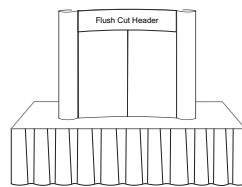

\$575 #POP4-GA
\$600. #POP4-GB w/ (1) light
Above packages includes
Ship/Carry Case, (1) Printed Center
Graphic Panel, (2) Fabric End Caps

3' HIGH

\$395. Pkg #POP4
Includes Ship/Carry Case

\$484. Pkg #POP4-L
Includes Ship/Carry Case & (1) Stem Light

**Upgrade to Roto-Molded Shipping case with wheels for \$60.00

\$511. #POP4-W
\$617. #POP4-WL w/ (1) Light
Above packages includes
Ship/Carry Case,
8" x 74" Printed Wrap Header

\$568. #POP4-WA
\$671. #POP4-WAL w/ (1) Light
Above packages includes
Ship/Carry Case,
8" x 74" Printed Wrap Header &
3" x 74" Printed Accent Stripe

\$755. #POP4-GC
\$830. #POP4-GD w/ (1) Light
Above packages includes
Ship/Carry Case, (1) Printed Center
Graphic Panel, (2) Printed End Caps

5' WIDE

5' wide x 4' high
Weight in case: 39 lbs.

\$706. #POP5-F
\$812. #POP5-FL w/ (1) Light
Above packages includes
Ship/Carry Case,
11" x 41" Printed Flush Cut Header