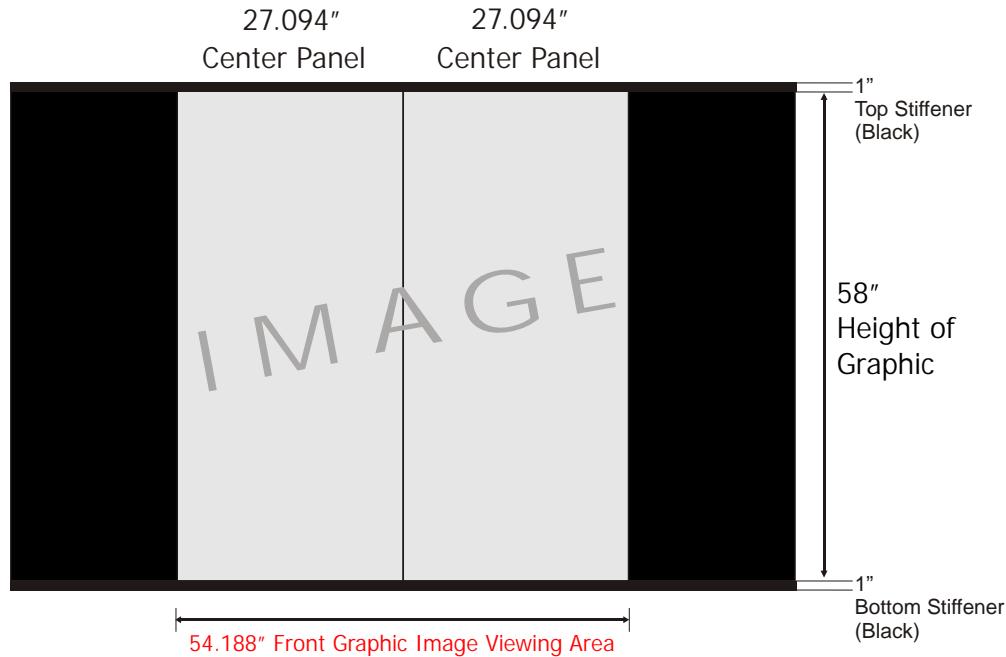

6' 1UP Curved Table Top Display w/ Graphic Center Panels

Affordable Exhibit Displays, Inc. 800-723-2050 Fax 207-783-9685 sales@affordabledisplays.com

IMPORTANT NOTES:

* GRAPHIC PANELS: DO NOT send individual files for each panel; One image for entire display. We will tile the artwork on our system to form the separate panels. A minimum of 100 dpi at full size. Please keep in mind this display has seams; if you do not want an image or text to cross over a seam do not design it that way. We suggest you nudge text over to avoid seams if possible.