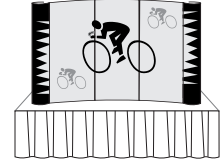

$1,570. #POP8-GG
Includes Shipping Case, (3) Center Graphic Panels, (2) Fabric End Caps
$1,710. #POP8-GH w/ (2) Lights
Includes Shipping Case, (3) Center Graphic Panels, (2) Printed End Caps

Includes Roto-Molded Shipping Case & (2) Stem Light

Included: #CASSRM38
Roto Molded Shipping Case w/ Wheels
ID: 31.5" h x 14.75" X 12.75"
OD: 38" h X 16" X 14"
Color: BLACK Weight (empty): 18 lbs.

$85.
Model # LTPOP
200w Stem Light
Attaches to frame with attachment clip
Weight: 3 lbs.