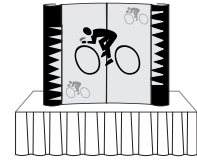

\$1,265. #POP6-GF w/ (2) Lights
Includes Shipping Case, (2) Center Graphic Panels, (2) Fabric End Caps

5' H I G H

\$896. #POP6-W
\$1,107. #POP6-WL w/ (2) Lights
Includes Shipping Case, 12" x 94" Printed Wrap Header

\$998. #POP6-WA
\$1,206. #POP6-WAL w/ (2) Lights
Includes Shipping Case, 12" x 94" Printed Wrap Header, 6" x 94" Printed Accent Stripe

\$1,265. #POP6-GG
Includes Shipping Case, (2) Center Graphic Panels, (2) Printed End Caps
\$1,442. #POP6-GH w/ (2) Lights
Includes Shipping Case, (2) Center Graphic Panels, (2) Printed End Caps