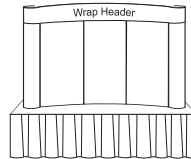

$1,209. #POP8-W
$1,300. #POP8-WL w/ (2) Lights
Includes Shipping Case, 12" x 121" Printed Wrap Header