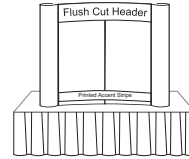

$935. #POP6-FA
Includes Shipping Case, 12" x 54" Printed Flush Cut Header & 12" x 54" Printed Accent Stripe

$1,146. #POP6-FAL
Includes Shipping Case, (2) Stem Lights, 12" x 54" Printed Flush Cut Header & 12" x 54" Printed Accent Stripe