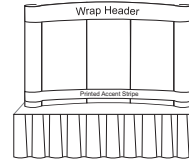

$1,208. #POP8-WA
$1,416. #POP8-WAL w/ (2) Lights
Includes Shipping Case, 12" x 121" Printed Wrap Header, 6" x 121" Printed Accent Stripe