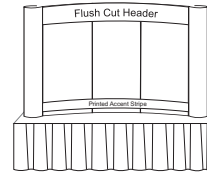

8' W I D E

8' wide x 5' high
Weight in case: 52 lbs.

\$895 Pkg #POP8
Includes Roto-Molded Shipping Case

\$1,062 Pkg #POP8-L
Includes Roto-Molded Shipping Case & (2) Stem Light

\$1,231. #POP8-F
\$1,442. #POP8-FL w/ (2) Lights
Includes Shipping Case, 12" x 81" Printed Flush Cut Header