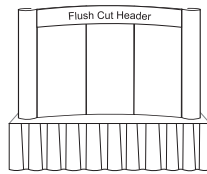

$1,231. #POP8-F
$1,442. #POP8-FL w/ (2) Lights
Includes Shipping Case, 12" x 81" Printed Flush Cut Header