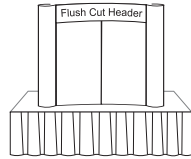

TABLE TOP POP-UP DISPLAY

Set up is easy.... the aluminum frame expands without tools locking into place with our Magnetic Locking Bars creating the base to attach the self aligning magnetic panels to. Choose from either Velcro receptive fabric or Custom graphic panel packages.

Included Case: All 1UP Table Top Pop-Up displays include Shipping/Carry Case. Also included is your choice of up to (2) Standard Premier® Fabric Colors.

Standard Fabric Colors include the following: Lava Black, Steel Light Gray, Charcoal Dark Gray, Kelley Green, Electric Red, Monarch Dark Blue, Indigo Med. Blue & Merlot Burgundy.

Warranty: Lifetime on all Frame Components

FEATURES:

- ▶ Square Aluminum Frame Tubing
- ▶ Lifetime Warranty on Frame
- ▶ Quick Set-up - 15 mins or less
- ▶ Velcro Receptive Fabric Panels
- ▶ Custom Graphic Panel Option
- ▶ GE Polycarbonate Backed Panels
- ▶ Magnetic Mount Panels
- ▶ Fire Rated Materials

6' W I D E

6' wide x 5' high
Weight in case: 42 lbs.

\$725. Pkg #POP6
Includes Roto-Molded Shipping Case

\$904. Pkg #POP6-L
Includes Roto-Molded Shipping Case & (2) Stem Light

\$854. #POP6-F
Includes Shipping Case & 12" x 54" Printed Flush Cut Header