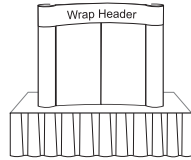

$896. #POP6-W
$1,107. #POP6-WL w/ (2) Lights
Includes Shipping Case, 12" x 94" Printed Wrap Header