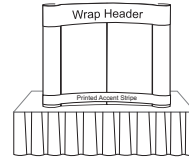

$998. #POP6-WA
$1,206. #POP6-WAL w/ (2) Lights
Includes Shipping Case, 12" x 94" Printed Wrap Header, 6" x 94" Printed Accent Stripe