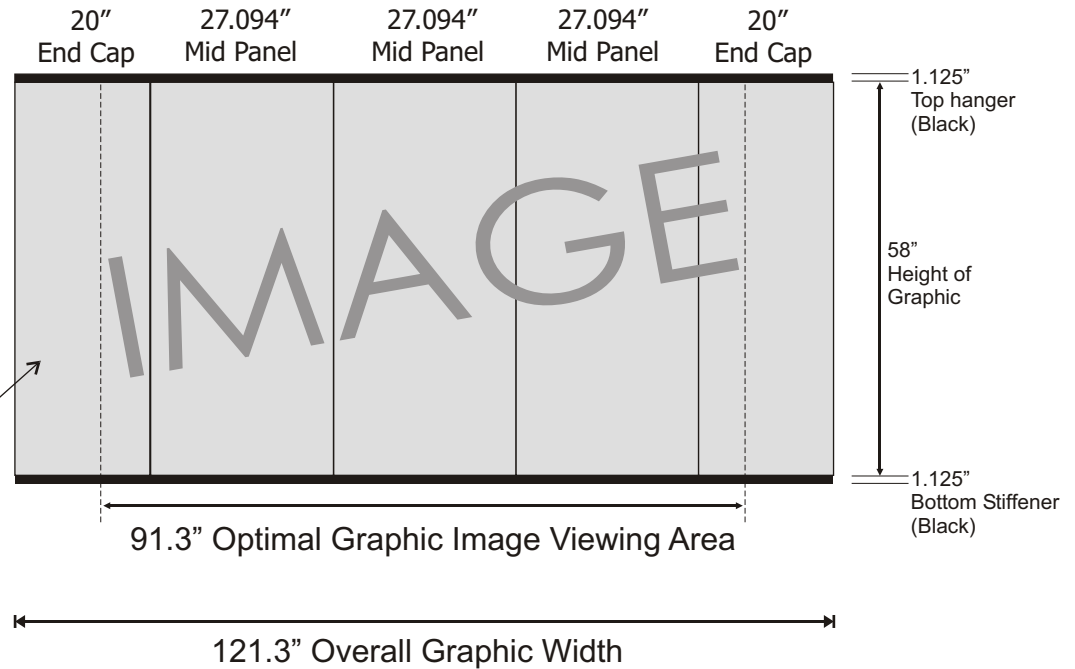

8' 1UP Curved Table Top Display Dimensions

Affordable Exhibit Displays, Inc. 800-723-2050 Fax 207-783-9685 sales@affordabledisplays.com

91.3" Optimal Graphic Image Viewing Area

Do not put important graphics in this area, as it curves around back of display on both sides

Top View