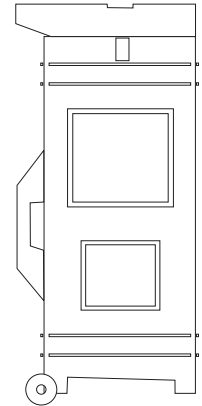

ACCESSORIES

\$290.
MODEL# CASRMF
Roto Molded Shipping Case W/ Wheels
Inside Dimensions: 25"X 8"X 49" H
Outside Dimensions: 27"X 10.5"X 50" H
Color: Grey
Weight (empty): 31 lbs.

\$250.
MODEL# CASRMT
Roto Molded Shipping Case W/ Wheels
Inside Dimensions: 26.5"X 6"X 49" H
Outside Dimensions: 28"X 6.5"X 50" H
Color: Black
Weight (empty): 24 lbs.

\$185.
Roto Molded Shipping Case W/ Wheels
MODEL# CASSRM35
Inside Dimensions: 14.75"X 12.75"X 28.5" H
Outside Dimensions: 16"X 14"X 35" H
MODEL # CASSRM38
Inside Dimensions: 14.75"X 12.75"X 31.5" H
Outside Dimensions: 16"X 14"X 38" H
MODEL # CASSRM42
Inside Dimensions: 14.75"X 12.75"X 36" H
Outside Dimensions: 16"X 14"X 42." H
Color: Black

\$225.
MODEL# CASPOP
Roto Molded Shipping Case w/ Wheels
Inside Dimensions: 14" X 14" X 37" H
Outside Dimensions: 19" X 16" X 40" H
Color: Gray
Weight (empty): 17 lbs.

\$219.
MODEL# CASOVL
Oval Shipping Case w/ Wheels
Inside Dimensions: 21.75" X 12.5"deep X 33" H
Outside Dimensions: 24" X 13"deepX34" H
Color: Black
Weight (empty): 26 lbs.
*Can be used for shipping most pop up displays.

Roto Molded Shipping Case w/ Wheels
With a Web-Strap for closure
\$169. MODEL# CAS1237
Outside Dimensions: 17" X 13" X 37" H
\$185. MODEL# CAS1250
Outside Dimensions: 17" X 13" X 50" H
\$245. MODEL# CAS1262
Outside Dimensions: 17" X 13" X 62" H