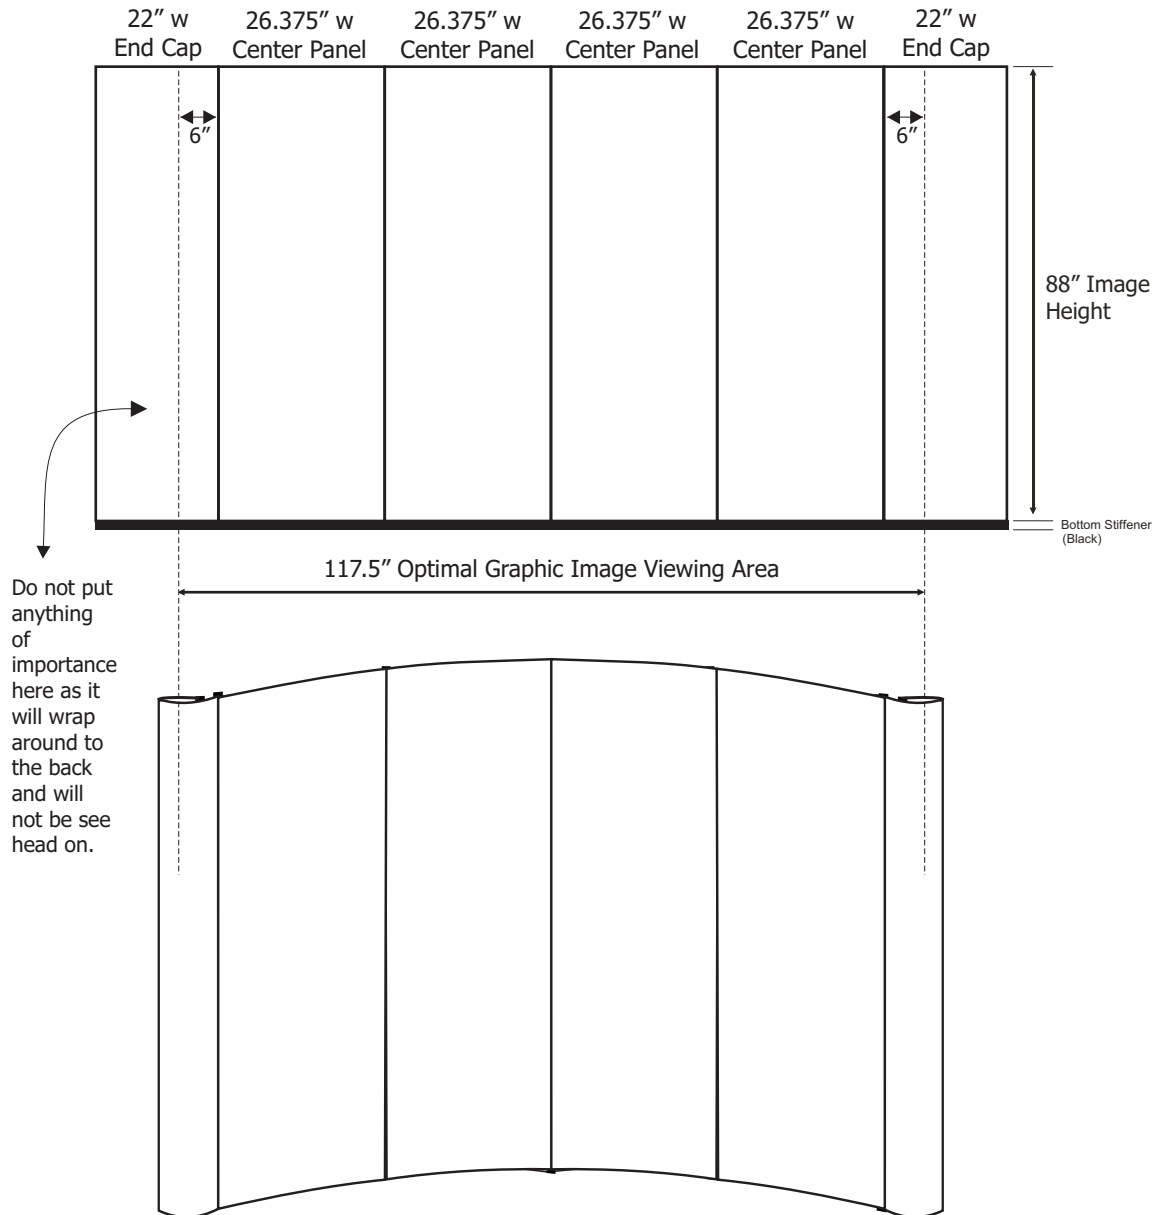

10' FastFrame Curved Full Height Display Dimensions

Affordable Exhibit Displays, Inc. 800-723-2050 Fax 207-783-9685 sales@affordabledisplays.com

10' Full Size Pop Up Includes:

- 4) Center Panels
- 2) End Cap Panels

IMPORTANT NOTES:

* GRAPHIC PANELS: DO NOT send individual files for each panel; One image for entire display. We will tile the artwork on our system to form the separate panels. A minimum of 100 dpi at full size. Please keep in mind this display has seams; if you do not want an image or text to cross over a seam do not design it that way. We suggest you nudge text over to avoid seams if possible.

*VELCRO MOUNT GRAPHICS: Keep in mind the use of each print as in positioning and rearrangement.

*** If you have any doubts about what we need for a file, please contact us before designing your artwork. We are here to help.**