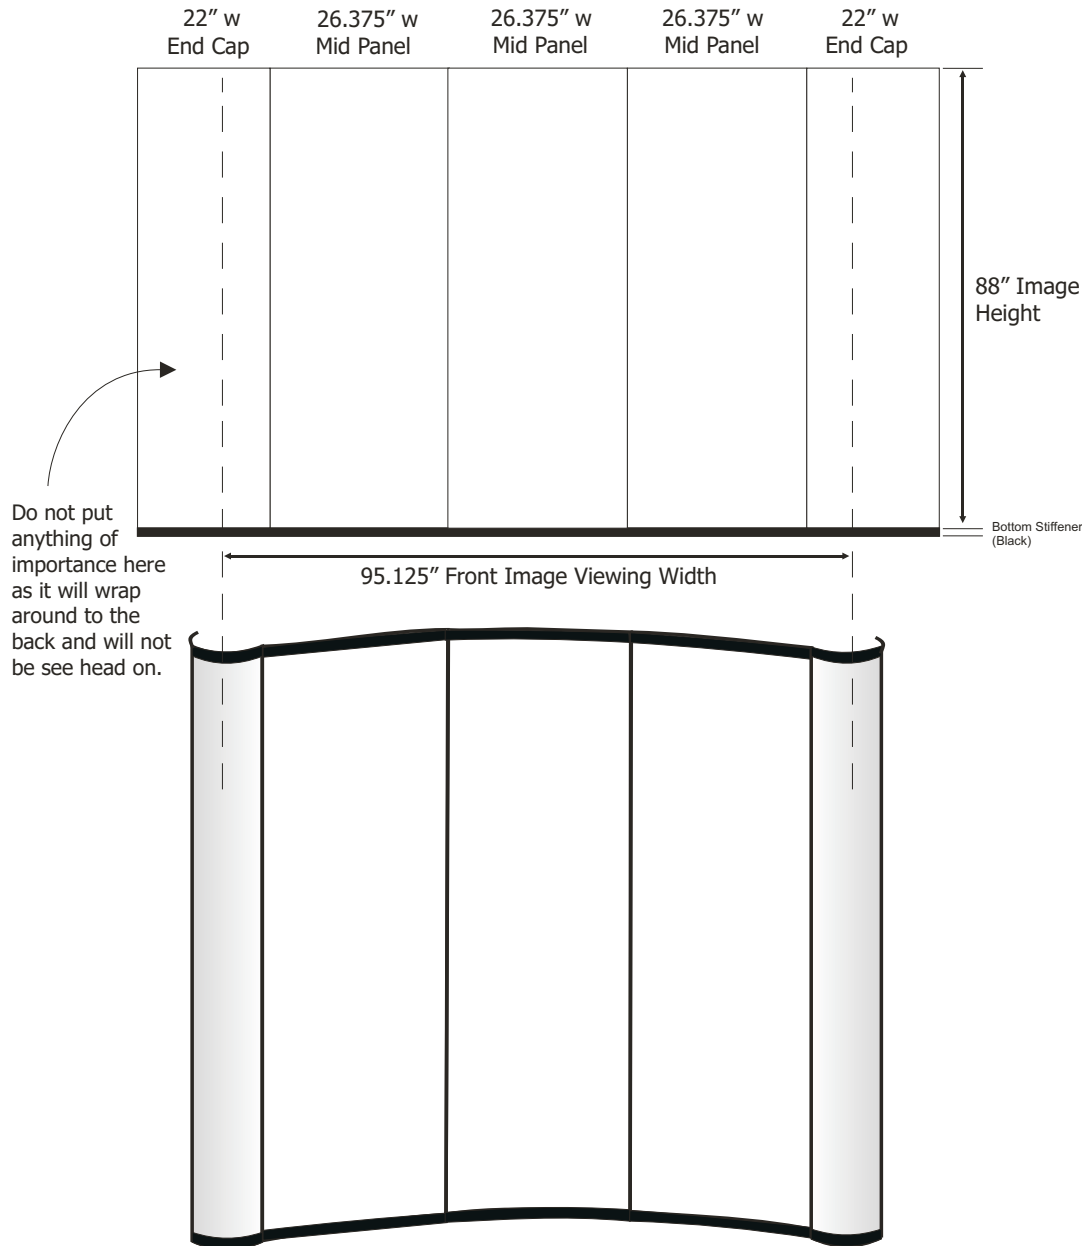

8' FastFrame Curved Full Height Display Graphic Dimensions

Affordable Exhibit Displays, Inc. 800-723-2050 Fax 207-783-9685 sales@affordabledisplays.com

IMPORTANT NOTES:

* DO NOT send individual files for each panel; One image for entire display. We will tile the artwork on our system to form the separate panels.

* Please keep in mind this display has seams; if you do not want an image or text to cross over a seam do not design it that way. We suggest you nudge text over to avoid seams if possible.

*If artwork is not setup at the correct size and DPI, there will be additional charges to correct artwork.