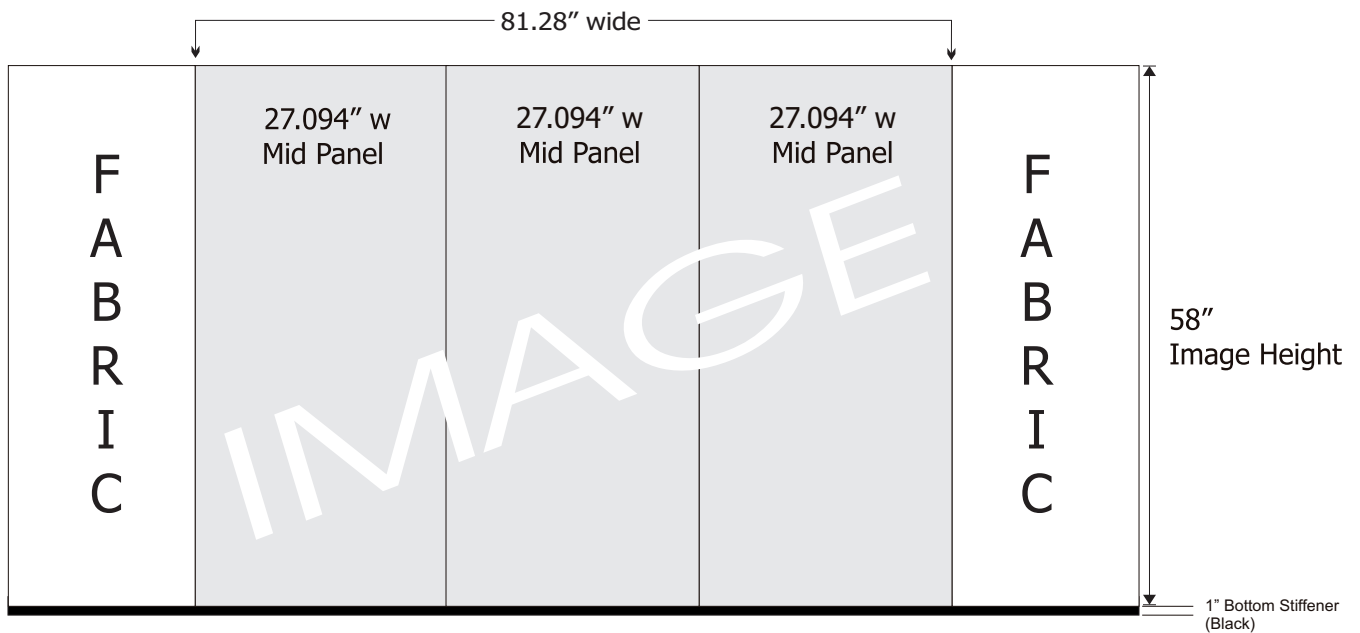

8' 1UP Curved Table Top Display with FABRIC end caps

Affordable Exhibit Displays, Inc. 800-723-2050 Fax 207-783-9685 sales@affordabledisplays.com

Total Graphic Size
58.5" H x 81.8" W

Trim Graphic Size
58" H x 81.3" W

- *Keep in mind where seams of panels meet. Keep text away from seams if possible.
- *Send one file for all three panels - we will tile here.
- *UV ink used are printed in CMYK (4 color) process from your file. PMS color matching is not guaranteed.
- *All images must be embedded and all fonts must be outlined