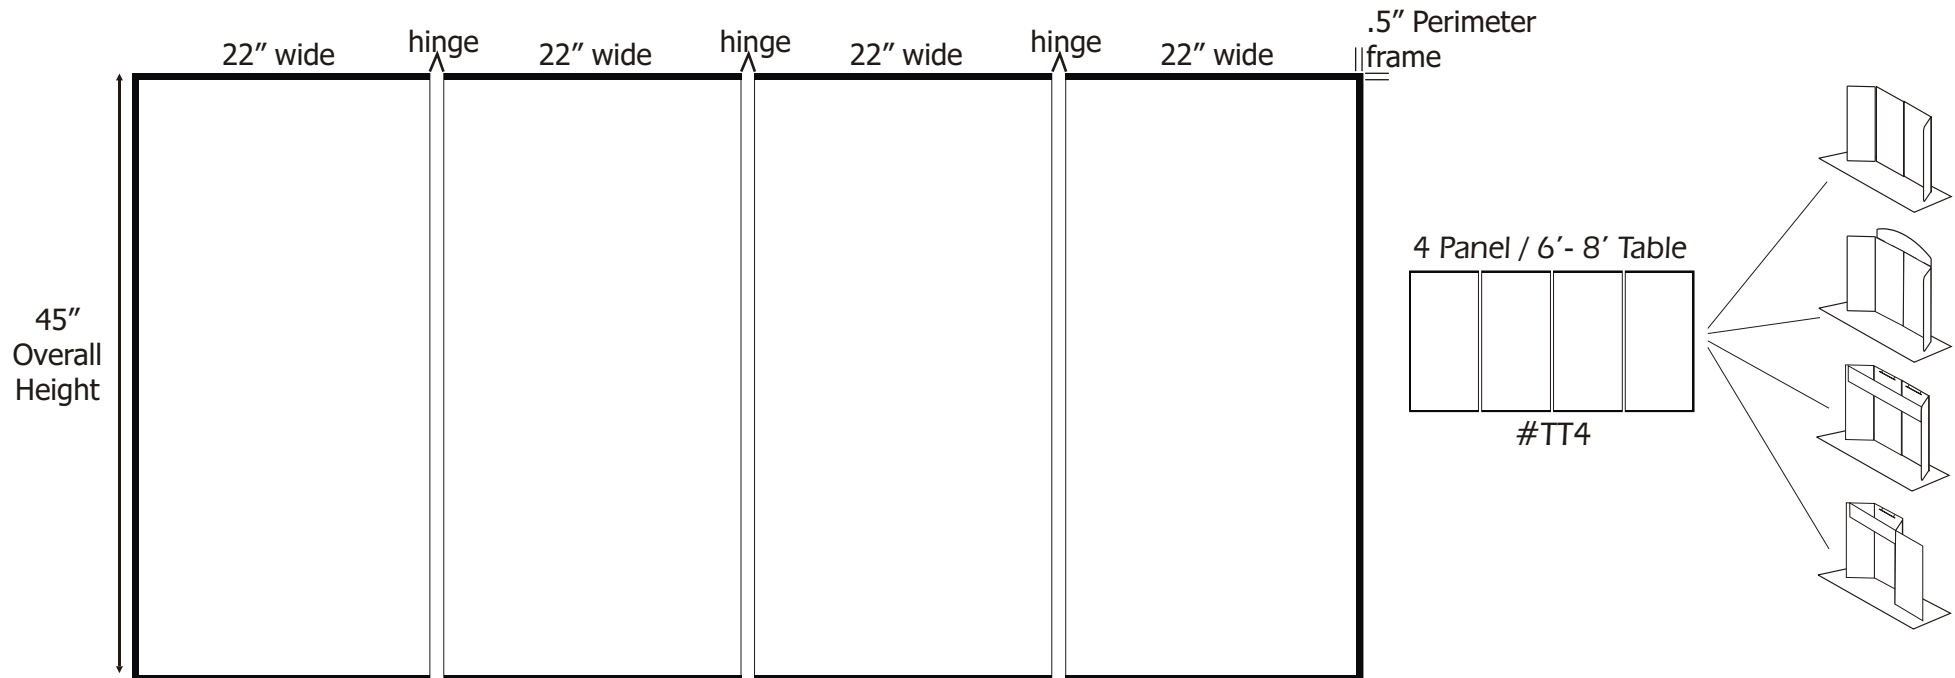

PROMOTer™ 4-Panel Promoter Table Top Display Dimensions

Panel Display

Affordable Exhibit Displays, Inc. 800-723-2050 Fax 207-783-9685 sales@affordabledisplays.com

IMPORTANT NOTES:

*** To fill one panel with one image use: 21.5" wide X 44" height. Keep in mind the 1/2" perimeter frame covering the edge of the panels (shown in black above).**