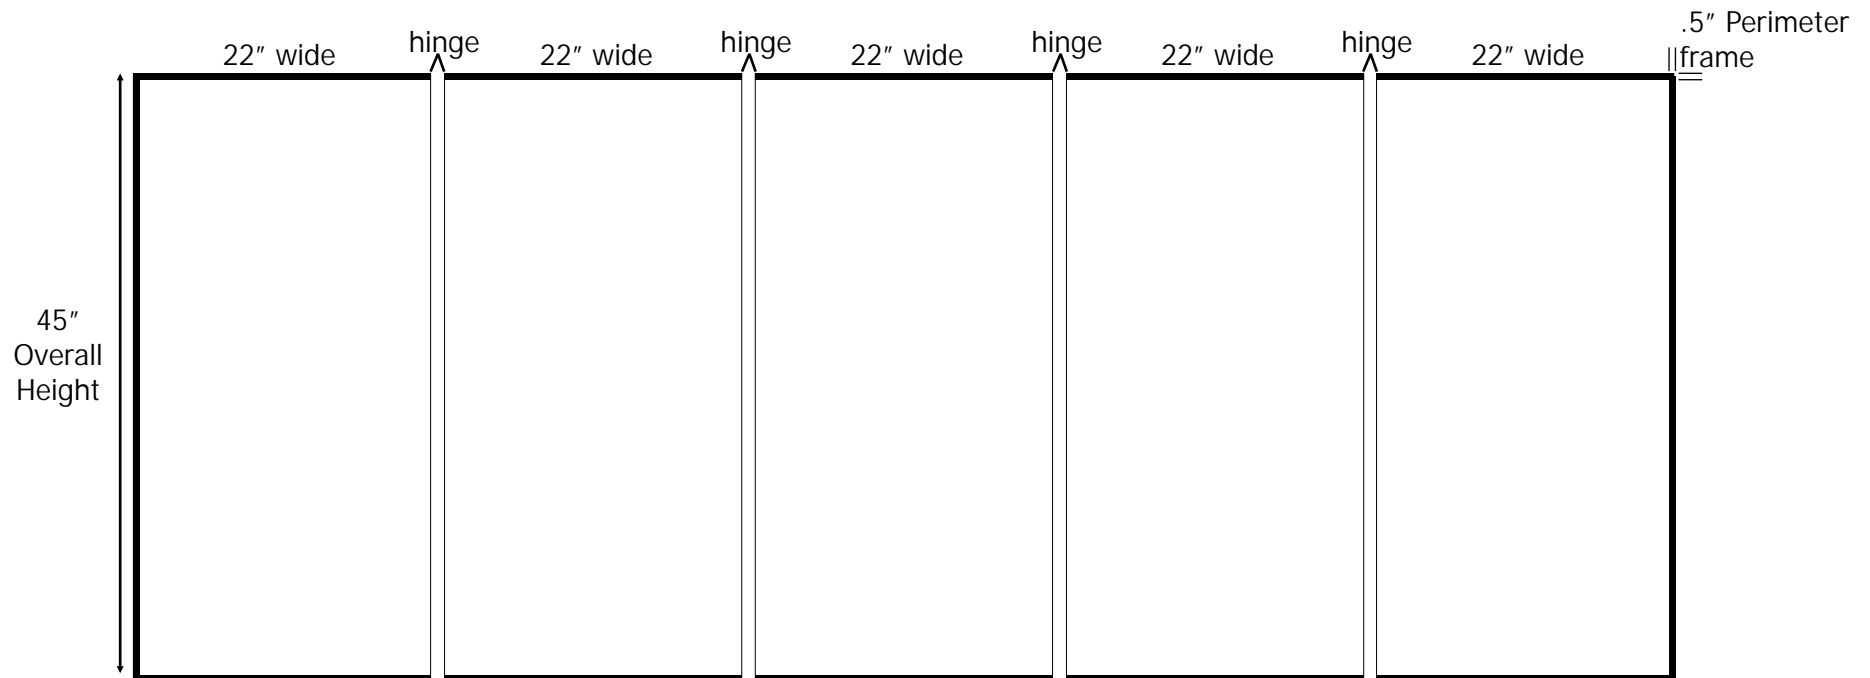

PROMOTer™ 5-Panel Promoter Table Top Display Dimensions

Panel Display

Affordable Exhibit Displays, Inc. 800-723-2050 Fax 207-783-9685 sales@affordabledisplays.com

IMPORTANT NOTES:

* To fill one panel with one image use: 21.5" wide X 44" height. Keep in mind the 1/2" perimeter frame covering the edge of the panels (shown in black above).

5 Panel / 8' - 10' Table

#Tt5