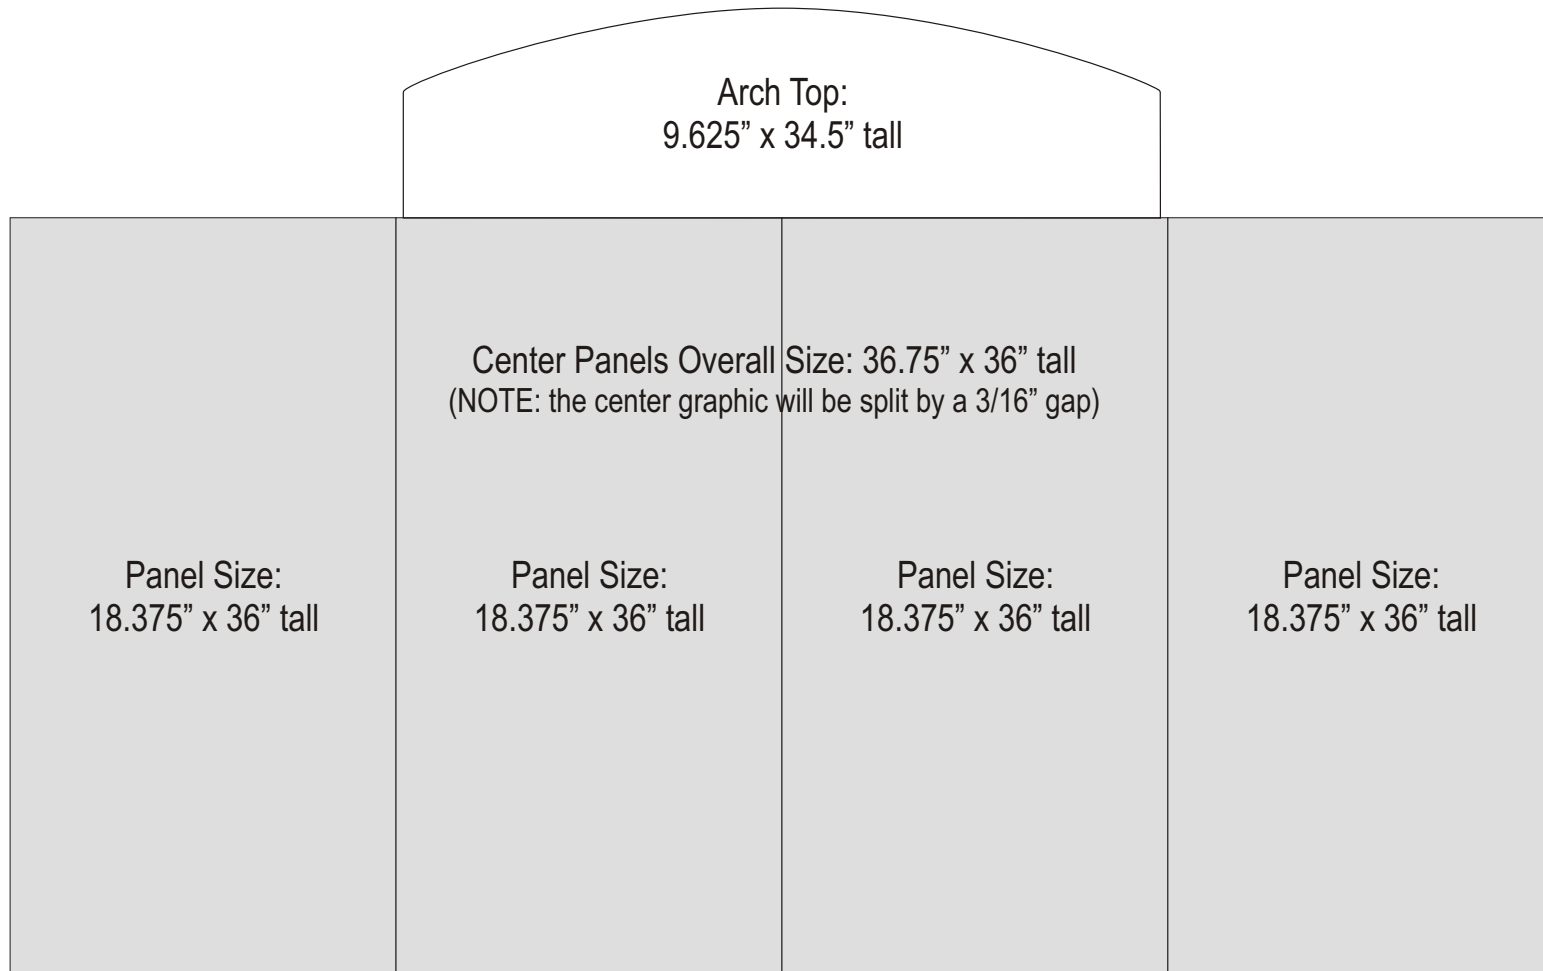

Please send one large file for all panels.

We will tile the artwork to form individual panels.

Helpful Hint when designing: try not to have text carry over onto another panel. The panels do not mate up; there will be approx. 3/16" of gap between each panel.