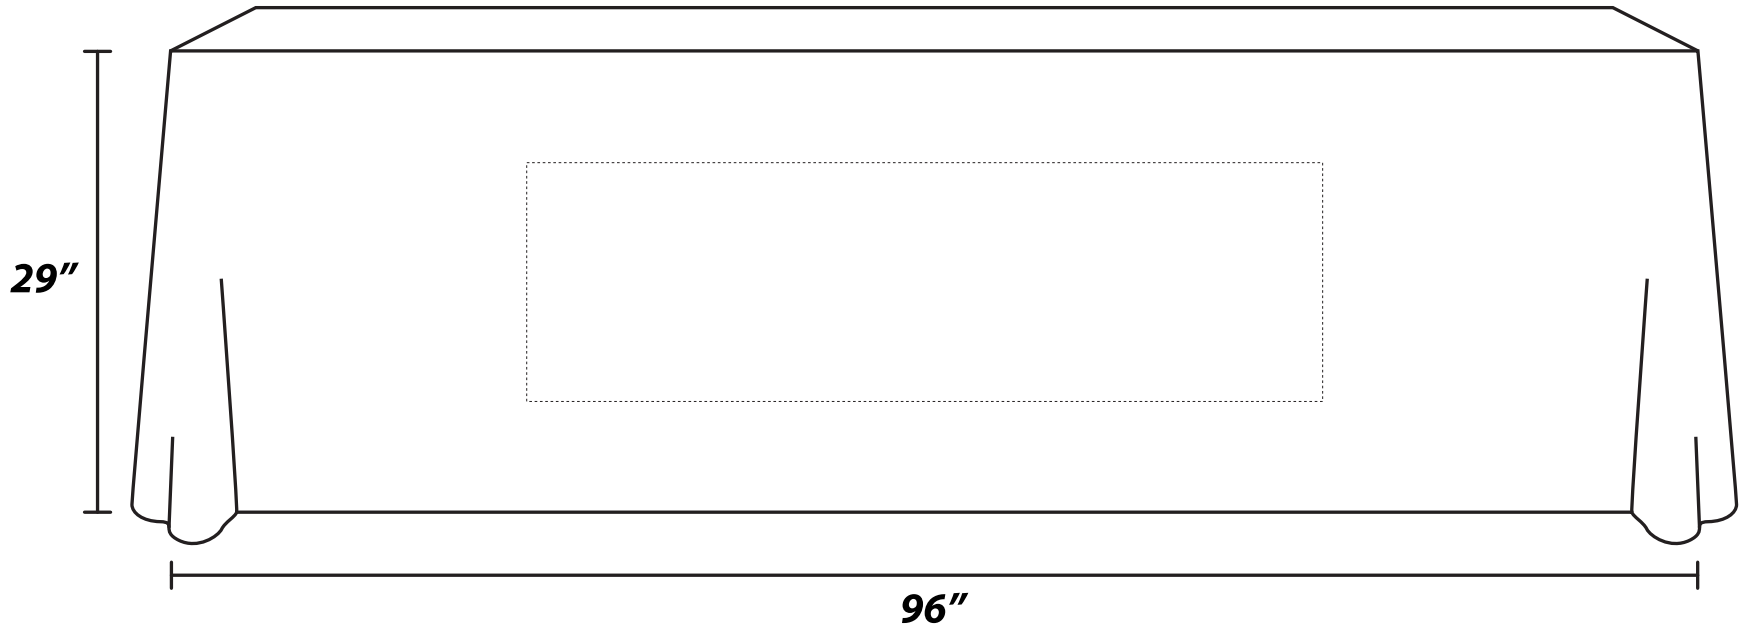

1-Color Imprint

8' Standard Table Throw

Max Imprint Area

50"W x 15"H

ACCEPTABLE FILE FORMATS:

VECTOR ART ONLY

Vector lines

Vector image