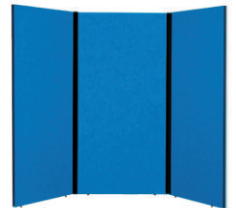

Towers

1UP Pop-Up TOWER →
90" Tall x 44" Wide
Emerald End Caps
Coal Main Panel

Pop Up Tower
With Graphic Panel

ADD-A-PANEL™
TOWERS →
Self-standing
tower has
removable 360°
double action
panel joiners
allow for easy
adding or
removal of
panels. The
panel is
constructed with
a "no-show"
aluminum
perimeter frame
for durability.
Covered with
velcro receptive
fabric for easy
removal and
updating of
graphics
3-Sided or 4-
Sided models
available.

Magnetic Panels

Frame Details
Aluminum
Extruded Bars

5 Year Warranty
on Frame
Corrugated Case
Included

4- Sided Tower with
Velcro Attached Graphics

360° Flex Hinge

Can Also Be Used As
Independent
Table Top Displays

Roto Molded Square
Case with Wheels

Corrugated Plastic Carry Case

Roto Molded Flat
Case with Wheels

200 watt Halogen
Stem Light for
Pop Up Tower
*Attaches to frame
#LTPOP

50 Watt
Stem Light
for Add-A-Panel
Tower
*Attaches with adjustable clamp
#LTPRO

Velcro Receptive Fabric
8 Standard Colors
22 Special Order