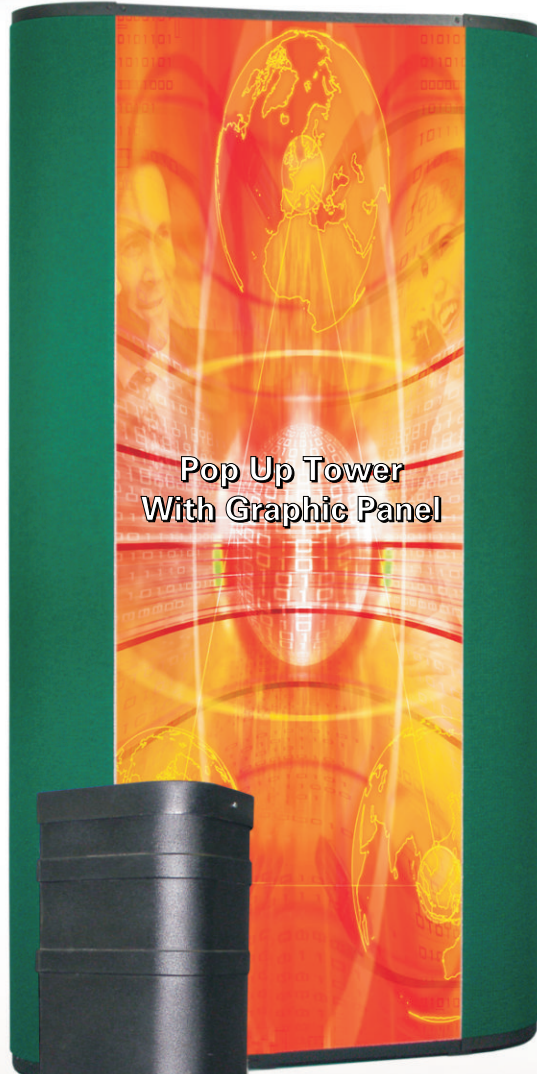

Towers

1UP Pop-Up TOWER →
90" Tall x 44" Wide
Emerald End Caps
Coal Main Panel

Pop Up Tower
With Graphic Panel

ADD-A-PANEL™
TOWERS →
Self-standing
tower has
removable 360°
double action
panel joiners
allow for easy
adding or
removal of
panels. The
panel is
constructed with
a "no-show"
aluminum
perimeter frame
for durability.
Covered with
velcro receptive
fabric for easy
removal and
updating of
graphics
3-Sided or 4-
Sided models
available.

Magnetic Panels

Frame Details
Aluminum
Extruded Bars

5 Year Warranty
on Frame
Corrugated Case
Included

4- Sided Tower with
Velcro Attached Graphics

360° Flex Hinge

Can Also Be Used As
Independent
Table Top Displays

Roto Molded Square
Case with Wheels

Corrugated Plastic Carry Case

Roto Molded Flat
Case with Wheels

200 watt Halogen
Stem Light for
Pop Up Tower
*Attaches to frame
#LTPOP

50 Watt
Stem Light
for Add-A-Panel
Tower
*Attaches with adjustable clamp
#LTPRO