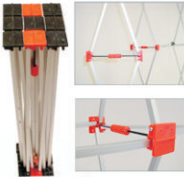

Towers

1UP Pop-Up TOWER →
90" Tall x 44" Wide
Emerald End Caps
Coal Main Panel

Pop Up Tower
With Graphic Panel

ADD-A-PANEL™
TOWERS →
Self-standing
tower has
removable 360°
double action
panel joiners
allow for easy
adding or
removal of
panels. The
panel is
constructed with
a "no-show"
aluminum
perimeter frame
for durability.
Covered with
velcro receptive
fabric for easy
removal and
updating of
graphics
3-Sided or 4-
Sided models
available.

Magnetic Panels

Frame Details
Aluminum
Extruded Bars

5 Year Warranty
on Frame
Corrugated Case
Included

4- Sided Tower with
Velcro Attached Graphics

360° Flex Hinge

Can Also Be Used As
Independent
Table Top Displays

Roto Molded Square
Case with Wheels

Corrugated Plastic Carry Case

Roto Molded Flat
Case with Wheels

200 watt Halogen
Stem Light for
Pop Up Tower
*Attaches to frame
#LTPOP

50 Watt
Stem Light
for Add-A-Panel
Tower
*Attaches with adjustable clamp
#LTPRO