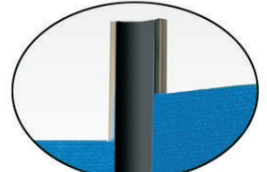

Towers

1UP Pop-Up TOWER →
90" Tall x 44" Wide
Emerald End Caps
Coal Main Panel

Pop Up Tower
With Graphic Panel

ADD-A-PANEL™
TOWERS →
Self-standing
tower has
removable 360°
double action
panel joiners
allow for easy
adding or
removal of
panels. The
panel is
constructed with
a "no-show"
aluminum
perimeter frame
for durability.
Covered with
velcro receptive
fabric for easy
removal and
updating of
graphics
3-Sided or 4-
Sided models
available.

Magnetic Panels

Frame Details
Aluminum
Extruded Bars

5 Year Warranty
on Frame
Corrugated Case
Included

4- Sided Tower with
Velcro Attached Graphics

360° Flex Hinge

Can Also Be Used As
Independent
Table Top Displays

Roto Molded Square
Case with Wheels

Corrugated Plastic Carry Case

Roto Molded Flat
Case with Wheels

200 watt Halogen
Stem Light for
Pop Up Tower
*Attaches to frame
#LTPOP

50 Watt
Stem Light
for Add-A-Panel
Tower
*Attaches with adjustable clamp
#LTPRO