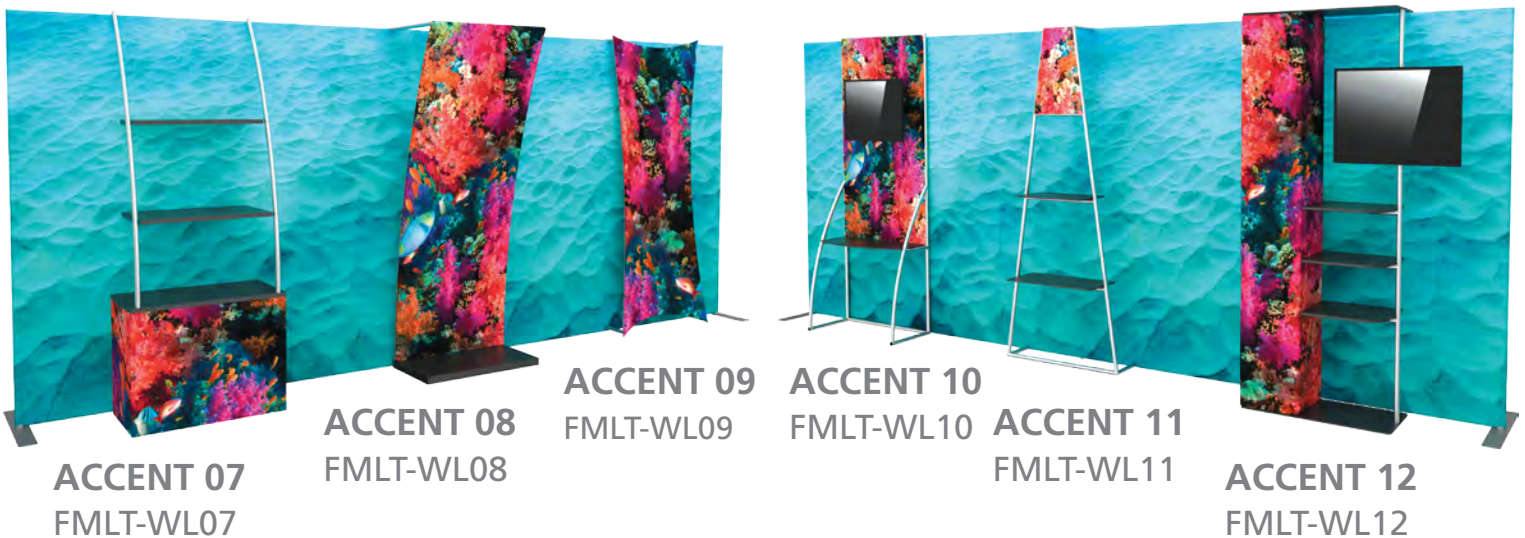

# NEW FORMULATE® MASTER LADDER ACCENTS

Introducing new Formulate® Ladder Accents, ideal for enhancing the functionality of popular Formulate Master 10' and 20' backwalls. With monitor supports, literature pockets, shelves, tables, counters and more, there is an accent solution for any need.

**ACCENT 07**  
FMLT-WL07

**ACCENT 08**  
FMLT-WL08

**ACCENT 09**  
FMLT-WL09

**ACCENT 10**  
FMLT-WL10

**ACCENT 11**  
FMLT-WL11

**ACCENT 12**  
FMLT-WL12

**ACCENT 13**  
FMLT-WL13

**ACCENT 14**  
FMLT-WL14

**ACCENT 15**  
FMLT-WL15

Add dimension and style to 10' and 20' Formulate Master backwalls with new Master Accents 07-15. Choose from accents that feature graphic panels, shelving, monitor mounts, literature racks and more.