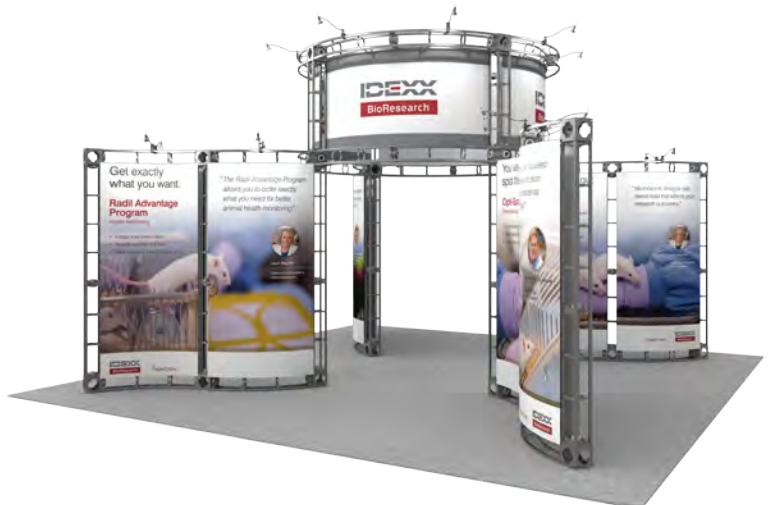

RENT A DYNAMIC

DESIGN #0565927
R-OR-K-CV1

ORBITAL EXPRESS™ TRUSS ISLAND EXHIBIT

Make a lasting impression on the show floor with an eye-catching Orbital Express™ Truss island exhibit. The ideal rental solution for any budget-conscious exhibitor, Orbital Truss exhibits feature rented steel hardware that goes together easy with NO TOOLS necessary, and state-of-the-art purchased fabric or UV panel graphics. The towering, attention-grabbing configurations make it easy to WOW on any show floor.

DESIGN #0605924
R-OR-K-DO1

DESIGN #0641443
R-OR-K-CA1

DESIGN #0562362
R-OR-K-TU1

DESIGN #0680996
R-OR-K-CV1

Renting is easy - simply select the exhibit that fits your needs, design graphics to dress the display, and you're ready to showcase your brand. The only time investment is in the design and printing of purchased graphics, making it simple to obtain an impactful exhibit in a short period of time. All Orbital Express Truss rental display frames and purchased graphics are proudly manufactured and printed in the USA. Count on making an unforgettable impact with a rental Orbital Express Truss exhibit kit.