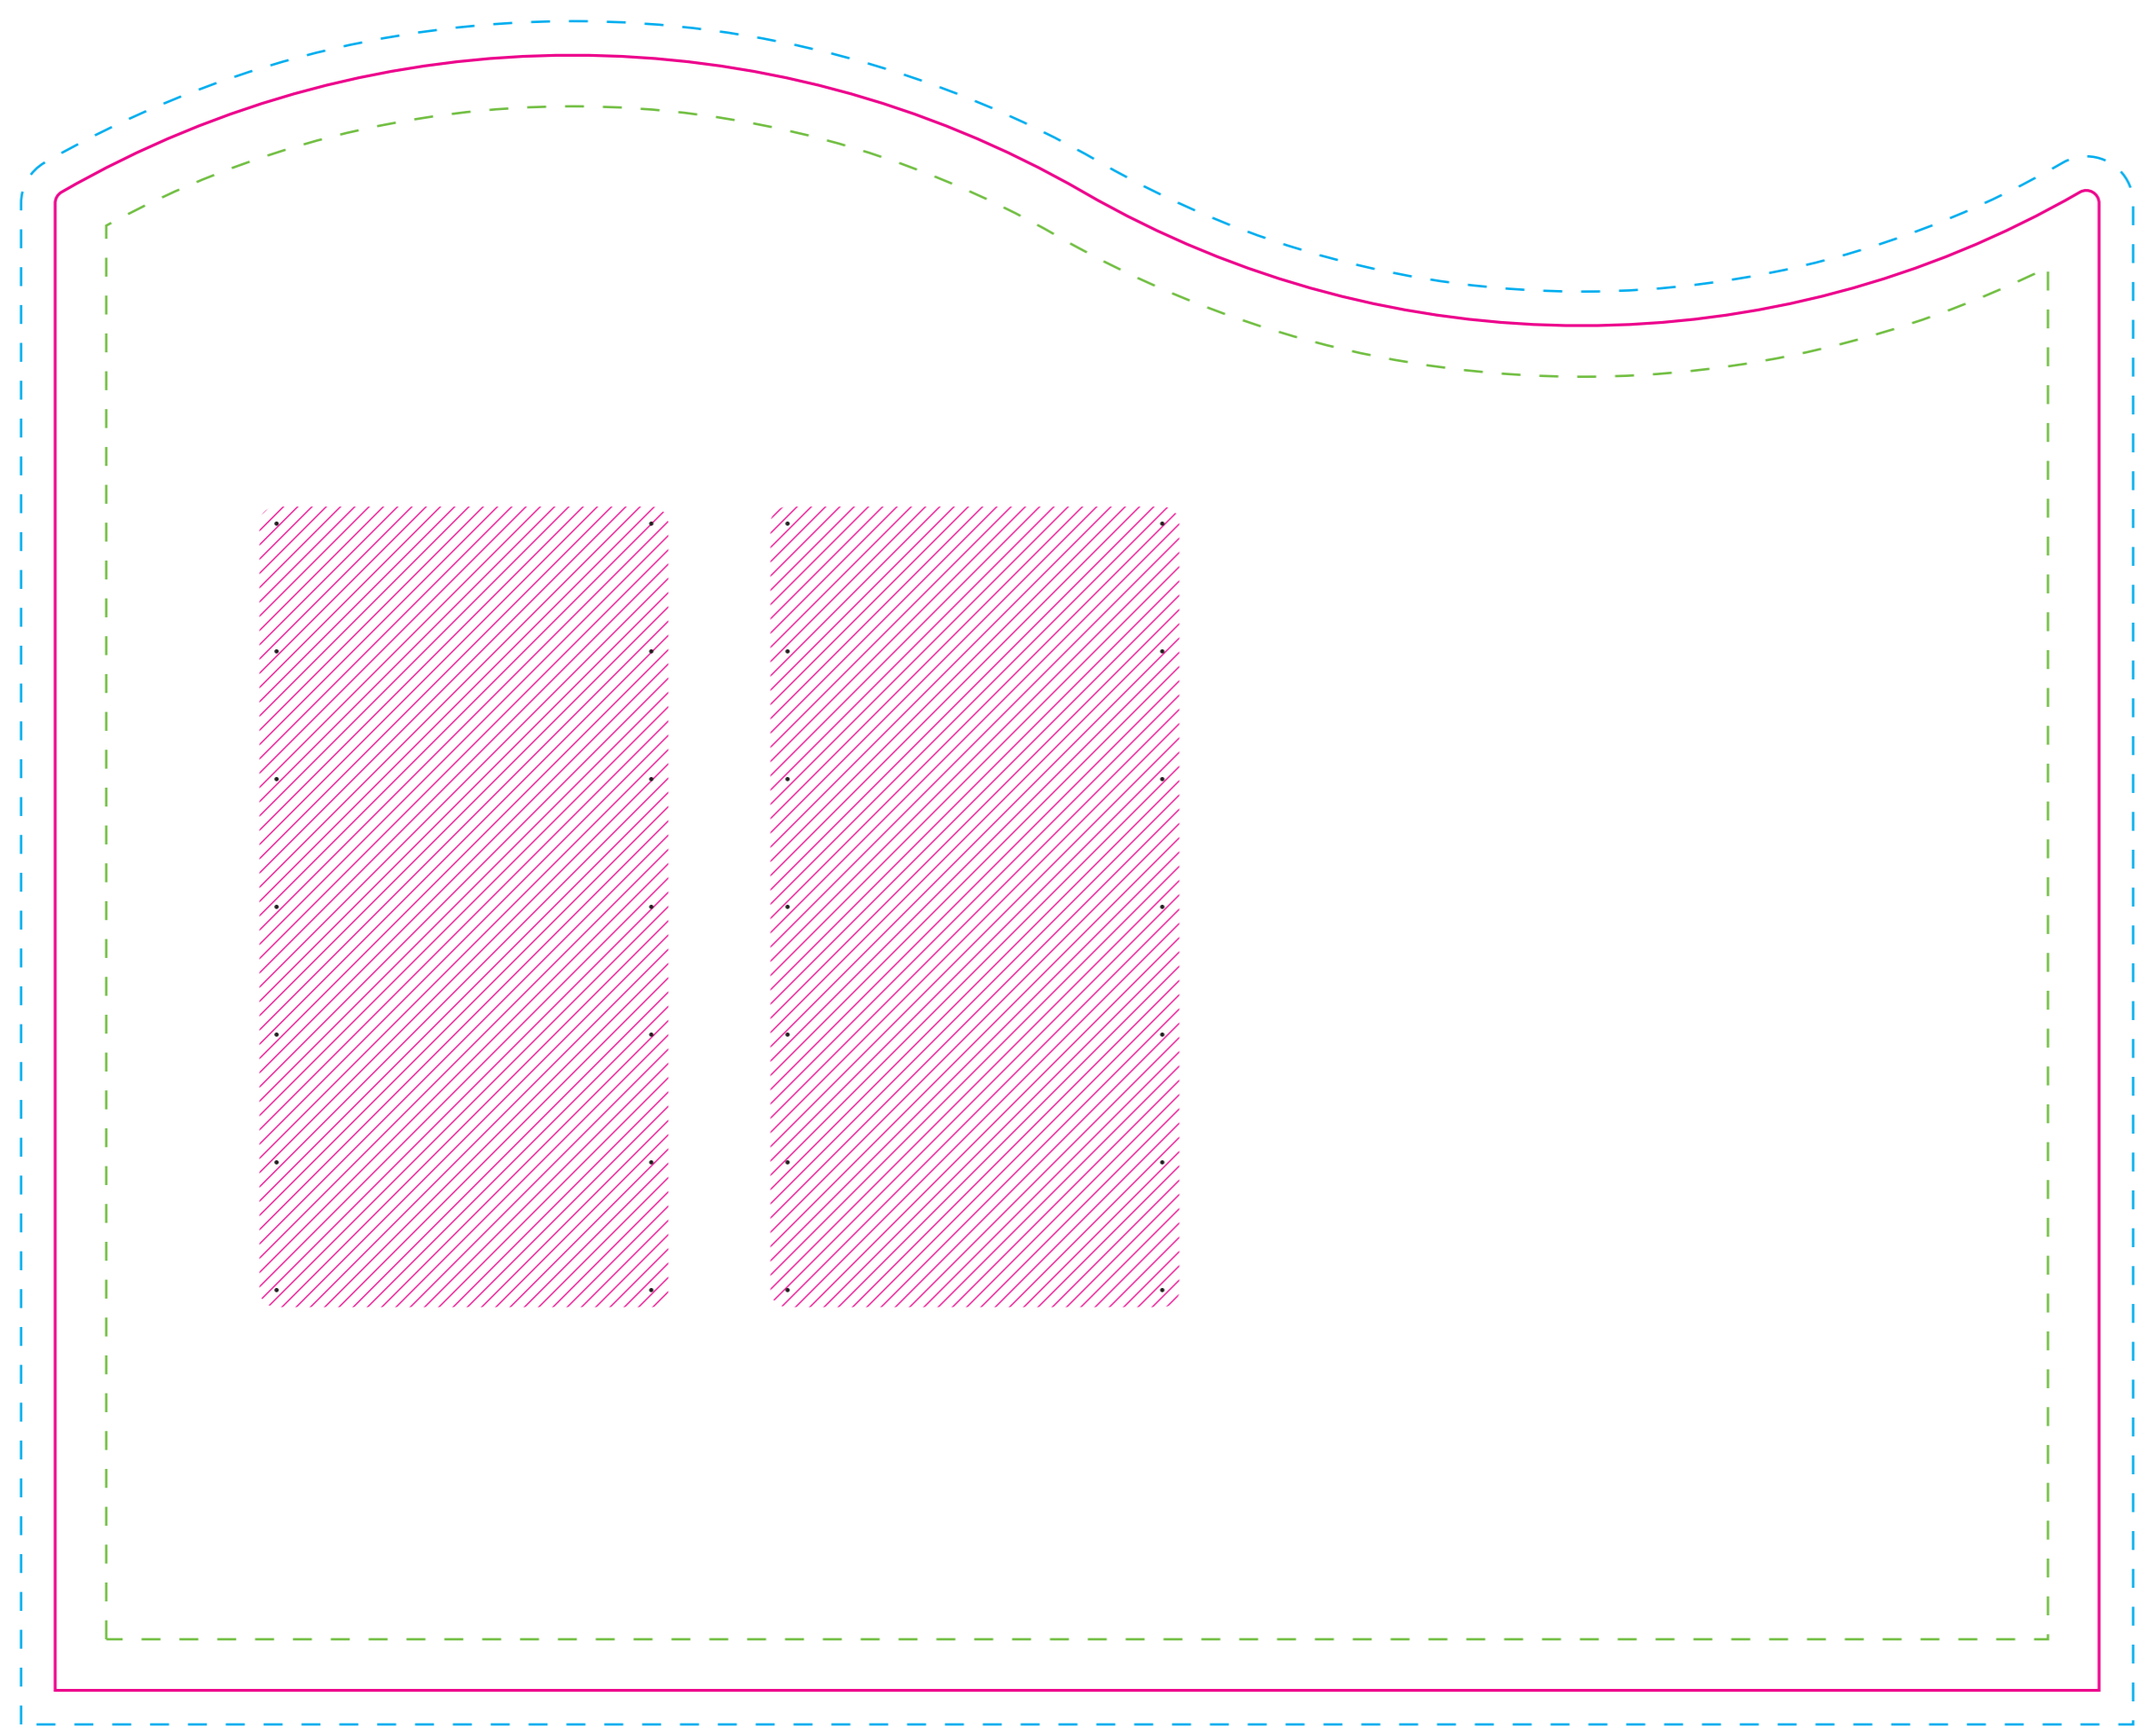

Klik™ Slider Backwall 8' x 10'

-  Denotes SAFE Area
-  Denotes LIVE Area
-  Denotes BLEED Area

Visual Size - 96" h x 120" w
Bleed Size - 100" h x 124" w

1/10th Scale

SLIDER BACKWALL

ACCESSORIES

PEG BOARD GRAPHIC

SMALL SINTRA GRAPHIC

MEDIUM SINTRA GRAPHIC

LARGE SINTRA GRAPHIC

ALIGN BLACK DOTS OF ACCESSORY ITEMS TO THE ASSIGNED LOCATION ON THE STANDEE AS DESIRED